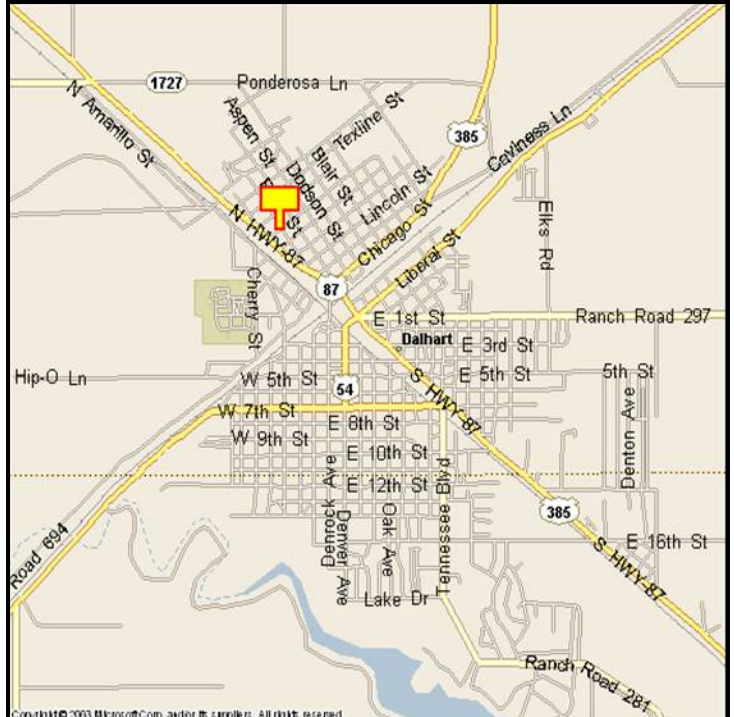

DALHART, DALLAM COUNTY, TEXAS

MARKET:

Valuable billboard with structure located very near the pavement for a “Can’t Miss” read for southeast bound traffic from New Mexico and Colorado.

LOCATION:

@Dallam Street - North Dalhart

HIGHWAY:

87

ORIENTATION:

Side of Pavement - Northeast
For Traffic - Southeast bound

FACE:

Position - Cross Read
Size - 12' H x 25' W
Illuminated - Yes

TERM:

12, 24 & 36 Months

GPS:

Latitude: 36.0699
Longitude: -102.5280

WEEKLY IMPRESSIONS:

51,200

PANEL ID:

TDA-6C (Top)
TDA-6D (Bottom)

For More Information, Please Call

877.583.3801