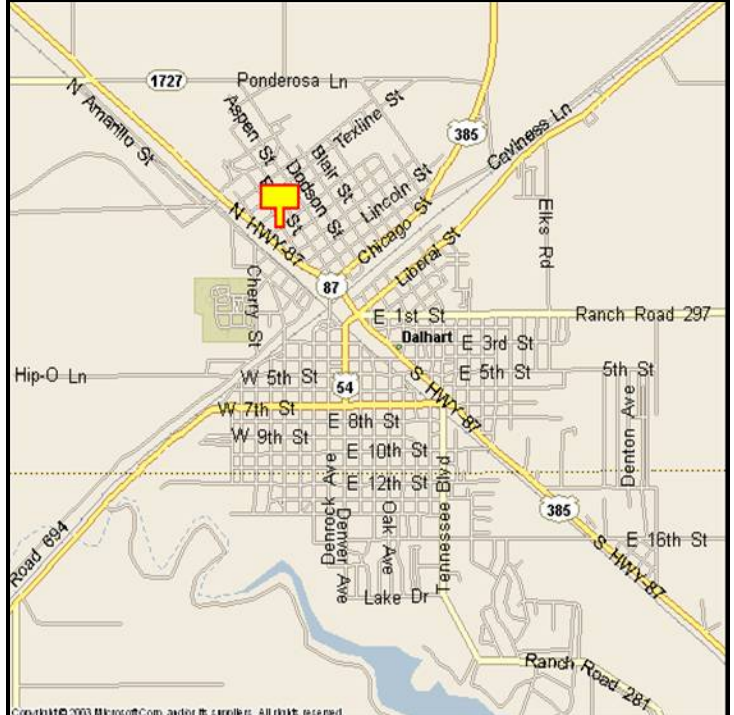

DALHART, DALLAM COUNTY, TEXAS

MARKET:

Valuable billboard with structure located very near the pavement for a “Can’t Miss” read for southeast bound traffic from New Mexico and Colorado.

LOCATION:

@Dallam Street - North Dalhart

HIGHWAY:

87

ORIENTATION:

Side of Pavement - Northeast
For Traffic - Southeast bound

FACE:

Position - Cross Read
Size - 12' H x 25' W
Illuminated - Yes

TERM:

12, 24 & 36 Months

GPS:

Latitude: 36.0699
Longitude: -102.5280

WEEKLY IMPRESSIONS:

51,200

PANEL ID:

TDA-6C (Top)
TDA-6D (Bottom)

For More Information, Please Call

877.583.3801