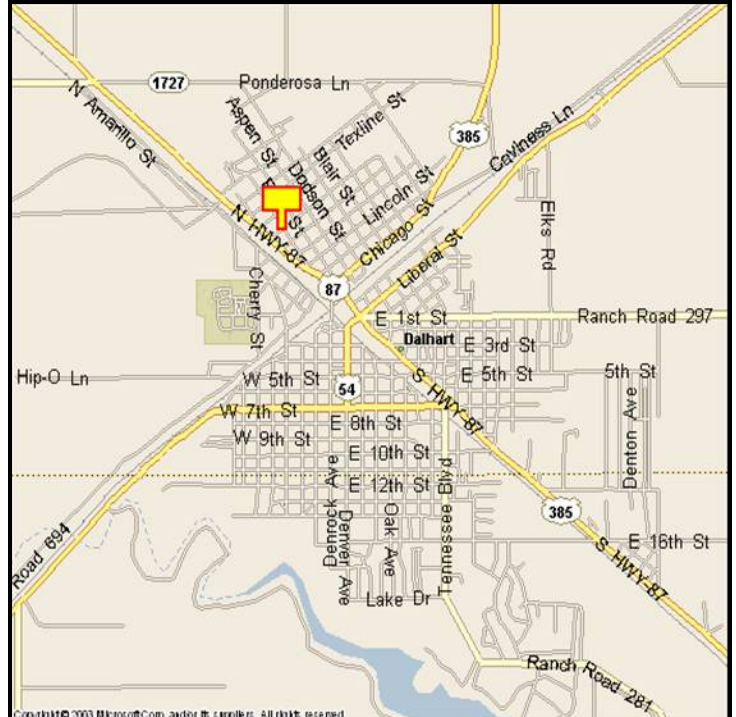

PANEL ID:

TDA-6A (Top)
TDA-6B (Bottom)

For More Information, Please Call

877.583.3801

E-mail - sales@lookoutdoor.biz