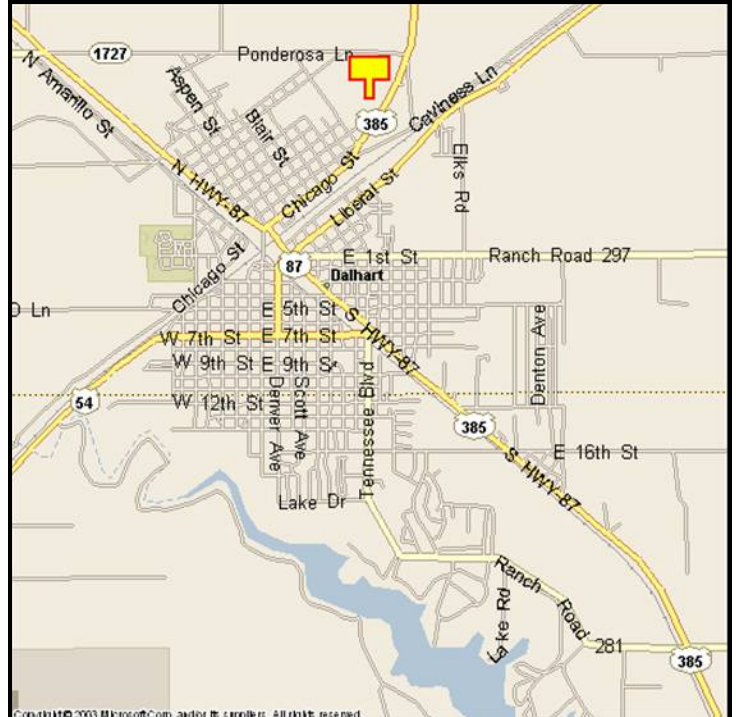

DALHART, DALLAM COUNTY, TEXAS

MARKET:

This billboard provides very good exposure to northbound traffic directly out of Dalhart with a high percentage of big truck traffic.

LOCATION:

North Limits of Dalhart

HIGHWAY:

385

ORIENTATION:

Side of Pavement - West
For Traffic - Northbound

FACE:

Position - Cross Read
Size - 8' H x 16' W
Illuminated - No

TERM:

12, 24 & 36 Months

GPS:

Latitude: 36.0730
Longitude: -102.5147

WEEKLY IMPRESSIONS:

13,500

PANEL ID:

TDA-4C (Top)
TDA-4D (Bottom)

For More Information, Please Call
877.583.3801

E-mail - sales@lookoutdoor.biz