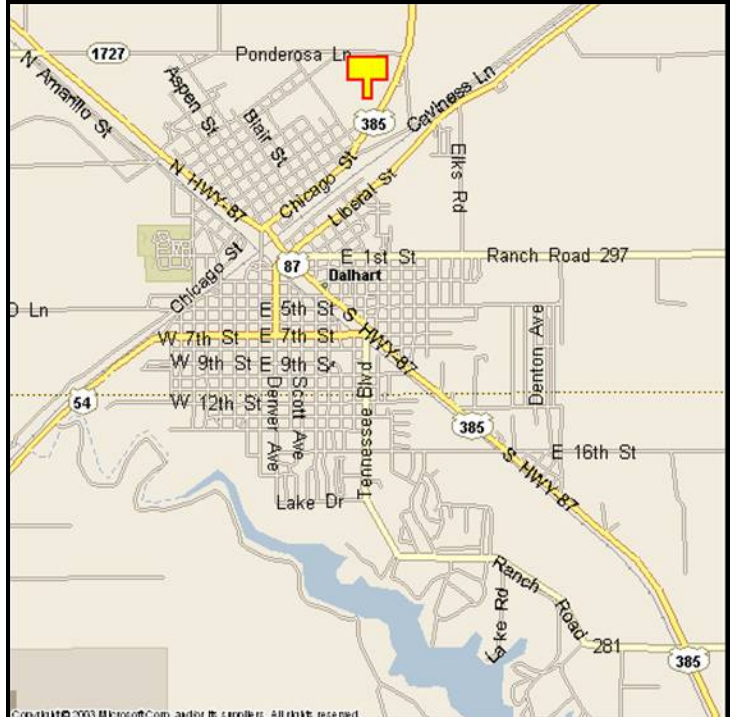

**DALHART, DALLAM COUNTY, TEXAS**

**MARKET:**

This billboard provides very good exposure to southbound traffic directly from Boise City, Oklahoma into Dalhart with a high percentage of big truck traffic.

**LOCATION:**

North Limits of Dalhart

**HIGHWAY:**

385

**ORIENTATION:**

Side of Pavement - West  
For Traffic - Southbound

**FACE:**

Position - Right Read  
Size - 8' H x 16' W  
Illuminated - No

**TERM:**

12, 24 & 36 Months

**GPS:**

Latitude: 36.0730  
Longitude: -102.5147

**WEEKLY IMPRESSIONS:**

13,500

**PANEL ID:**

TDA-4A (Top)  
TDA-4B (Bottom)