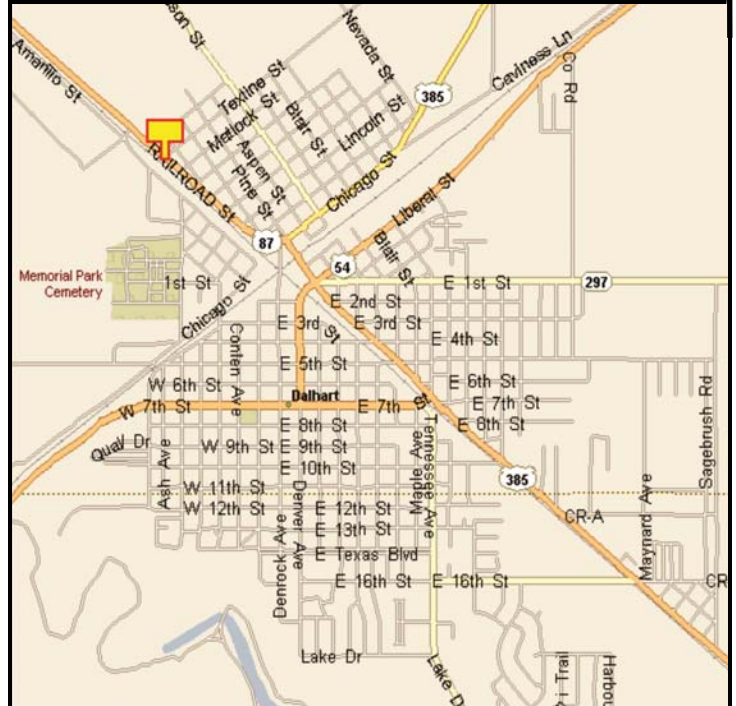

PANEL ID:

TDA-14C (Top)
TDA-14D (Bottom)

For More Information, Please Call

877.583.3801

E-mail - sales@lookoutdoor.biz