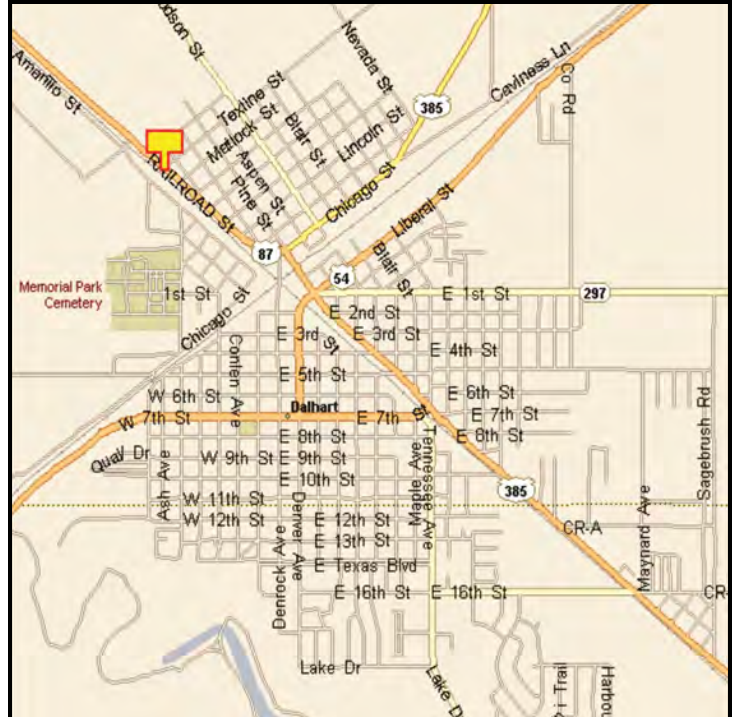

PANEL ID:

TDA-14A (Top)
TDA-14B (Bottom)

For More Information, Please Call

877.583.3801

E-mail - sales@lookoutdoor.biz