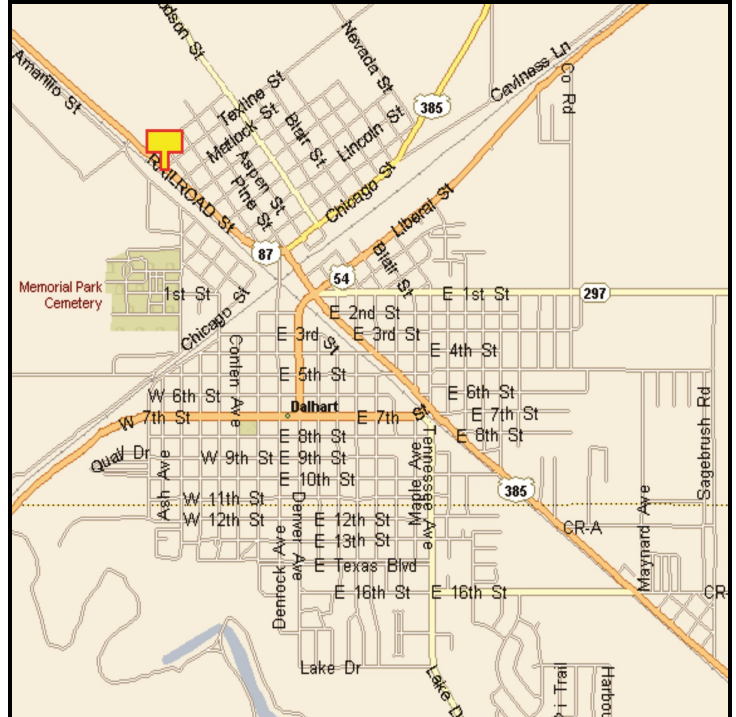

PANEL ID:

TDA-14A (Top)
TDA-14B (Bottom)

For More Information, Please Call

877.583.3801

E-mail - sales@lookoutdoor.biz