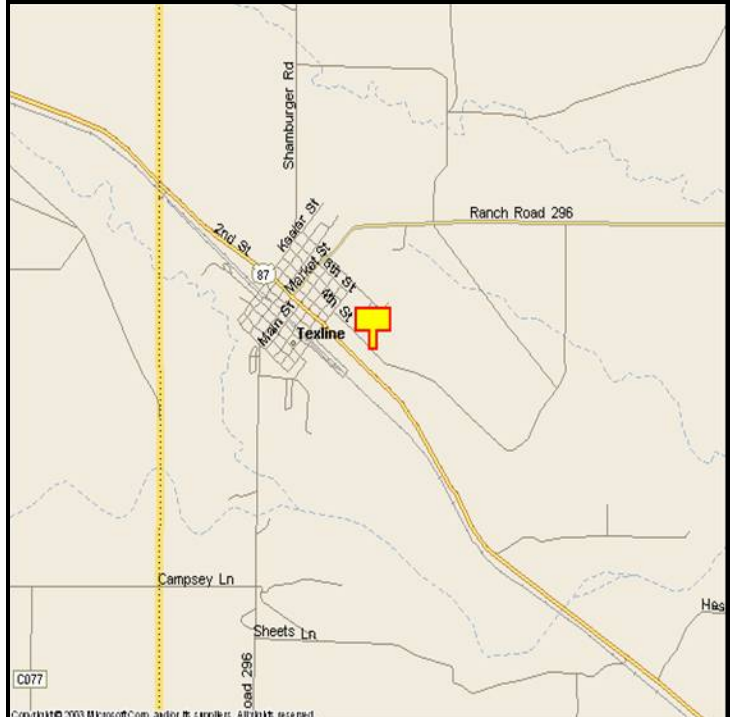

PANEL ID:

TDA-10C (Top)
TDA-10D (Bottom)

For More Information, Please Call

877.583.3801

E-mail - sales@lookoutdoor.biz