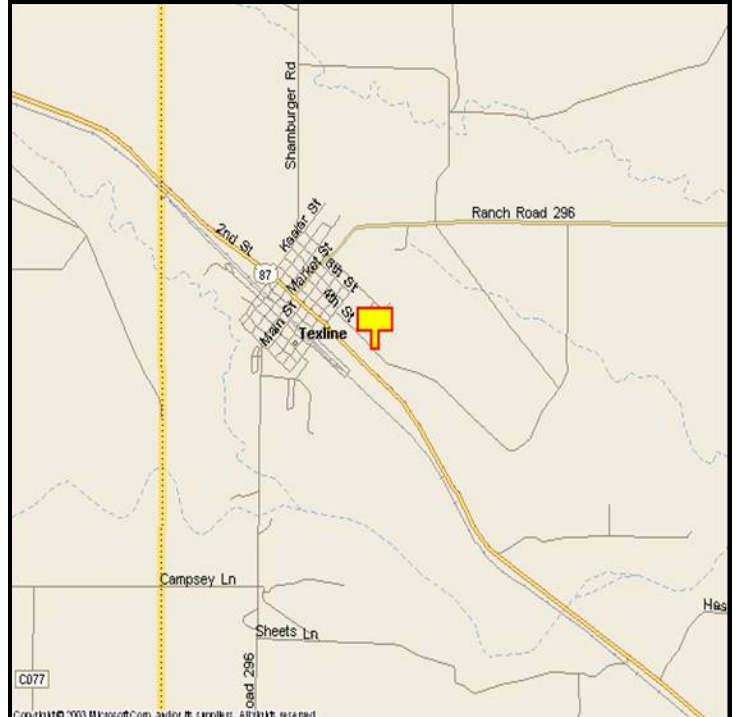

TEXLINE, DALLAM COUNTY, TEXAS

MARKET:

New steel billboard, which should be the last built between Dalhart and Raton due to restrictions. Unlimited read time for northwest bound travelers to New Mexico and Colorado.

LOCATION:

Southeast limits of Texline

HIGHWAY:

87

ORIENTATION:

Side of Pavement - North
For Traffic - Northwest bound

FACE:

Position - Right Read
Size - 10' H x 32' W
Illuminated - Yes

TERM:

12, 24 & 36 Months

GPS:

Latitude: 36.3717
Longitude: -103.0148

WEEKLY IMPRESSIONS:

29,700

PANEL ID:

TDA-10A (Top)
TDA-10B (Bottom)