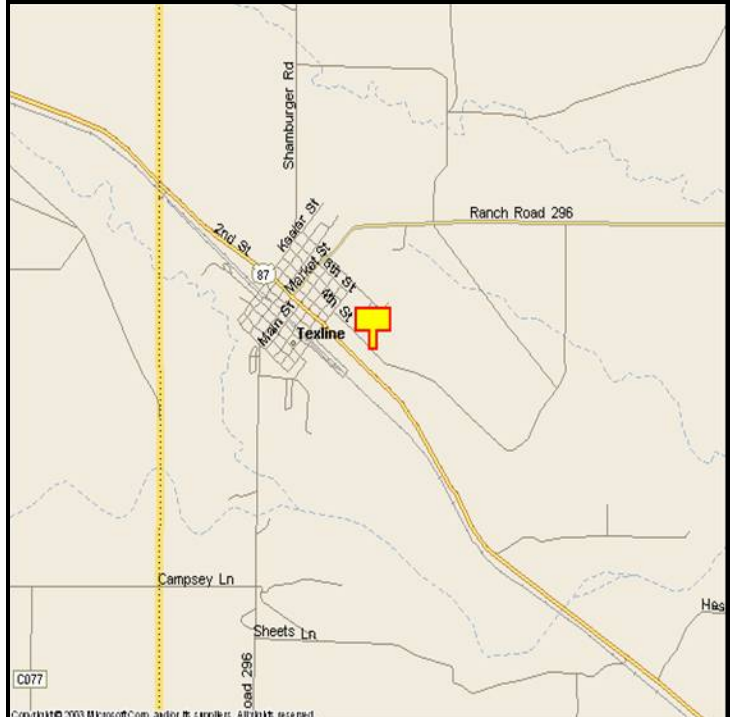

TEXLINE, DALLAM COUNTY, TEXAS

MARKET:

New steel billboard, which should be the last built between Dalhart and Raton due to restrictions. Unlimited read time for northwest bound travelers to New Mexico and Colorado.

LOCATION:

Southeast limits of Texline

HIGHWAY:

87

ORIENTATION:

Side of Pavement - North
For Traffic - Northwest bound

FACE:

Position - Right Read
Size - 10' H x 32' W
Illuminated - Yes

TERM:

12, 24 & 36 Months

GPS:

Latitude: 36.3717
Longitude: -103.0148

WEEKLY IMPRESSIONS:

29,700

PANEL ID:

TDA-10A (Top)
TDA-10B (Bottom)