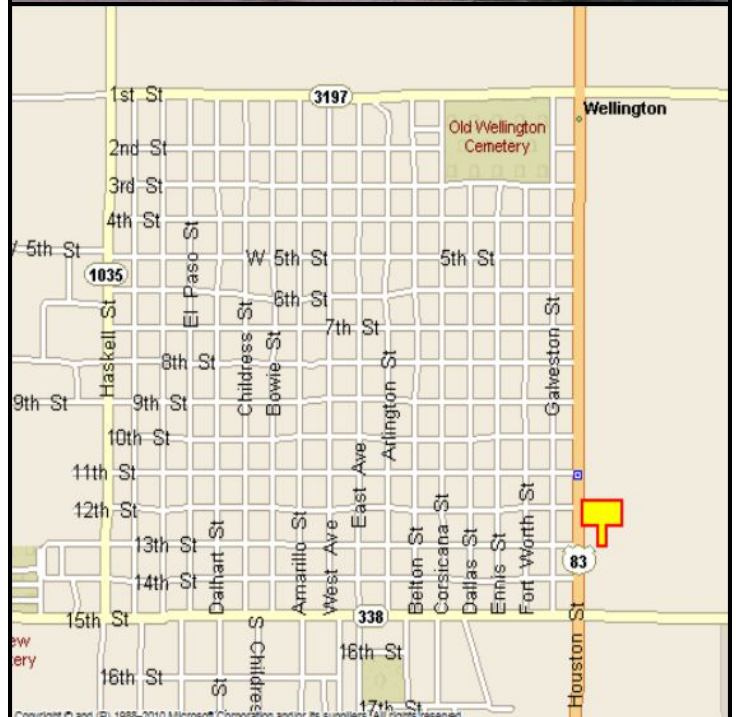

WELLINGTON, COLLINGSWORTH COUNTY, TEXAS

MARKET:

A new billboard completed in 2012 for southbound traffic headed toward US 287 and Childress. A great board for all local traffic in Wellington. Lighted for 24-hour exposure!

LOCATION:

150' North of 13th Street - Wellington

HIGHWAY:

83

ORIENTATION:

Side of Pavement - East
For Traffic - Southbound

FACE:

Position - Cross Read
Size - 10' H x 24' W
Illuminated - Yes

TERM:

12, 24 & 36 Months

GPS:

Latitude: 34.8516
Longitude: -100.2048

WEEKLY IMPRESSIONS:

33,600

PANEL ID:

TCO-1C (Top)
TCO-1D (Bottom)