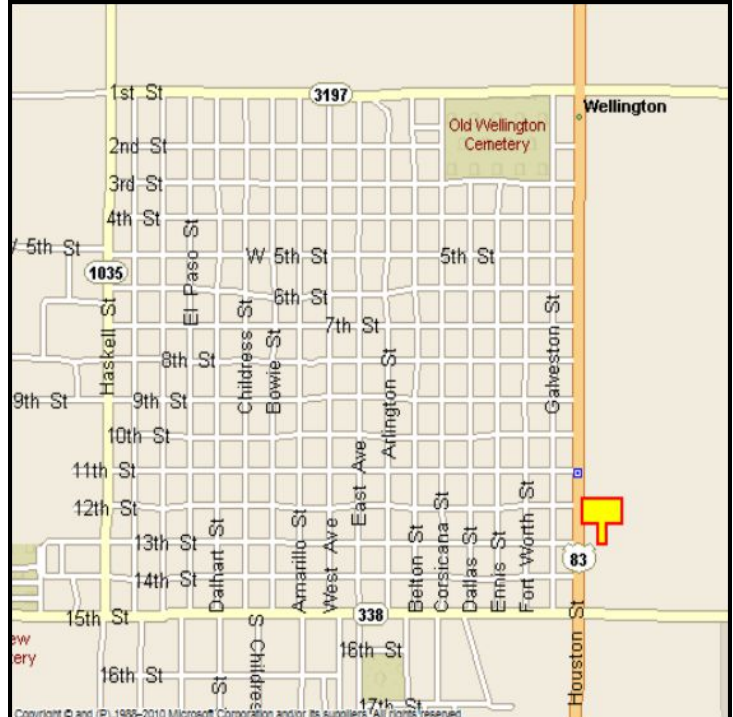

WELLINGTON, COLLINGSWORTH COUNTY, TEXAS

MARKET:

A new billboard completed in 2012 for northbound traffic headed toward I-40 and Shamrock. A great board for all local traffic in Wellington. Lighted for 24-hour exposure!

LOCATION:

150' North of 13th Street - Wellington

HIGHWAY:

83

ORIENTATION:

Side of Pavement - East
For Traffic - Northbound

FACE:

Position - Right Read
Size - 10' H x 24' W
Illuminated - Yes

TERM:

12, 24 & 36 Months

GPS:

Latitude: 34.8516
Longitude: -100.2048

WEEKLY IMPRESSIONS:

33,600

PANEL ID:

TCO-1A (Top)
TCO-1B (Bottom)