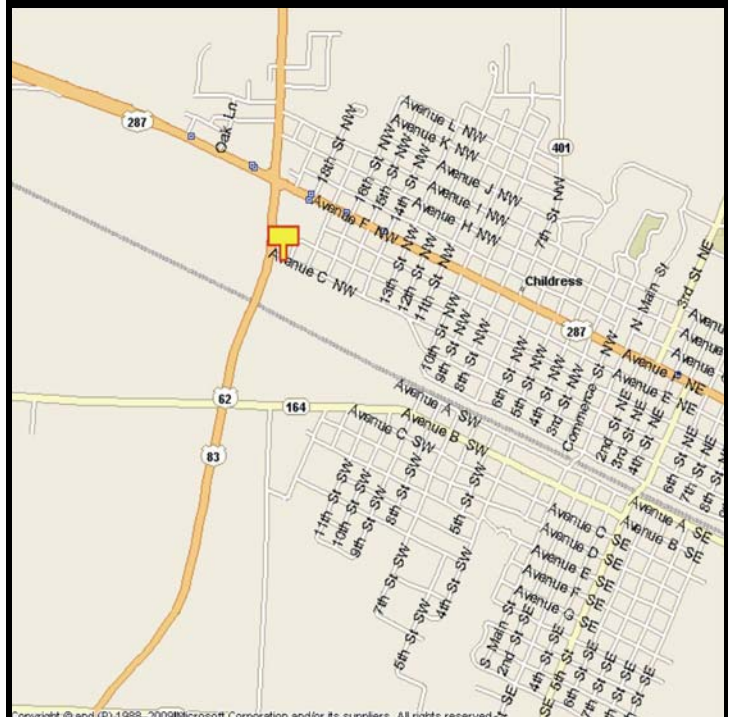

**CHILDRESS, CHILDRESS COUNTY, TEXAS**

**MARKET:**

Large billboard beautifully positioned to catch northbound traffic into Childress. This board has a long, clear read that is even better at night.

**LOCATION:**

30' North of Avenue C NW—Childress

**HIGHWAY:**

83

**ORIENTATION:**

Side of Pavement - East  
For Traffic - Northbound

**FACE:**

Position - Right Read  
Size - 10' H x 30' W  
Illuminated - Yes

**TERM:**

12, 24 & 36 Months

**GPS:**

Latitude: 34.4312  
Longitude: -100.2263

**WEEKLY IMPRESSIONS:**

40,300

**PANEL ID:**

TCH-3A (Top)  
TCH-3B (Bottom)

For More Information, Please Call