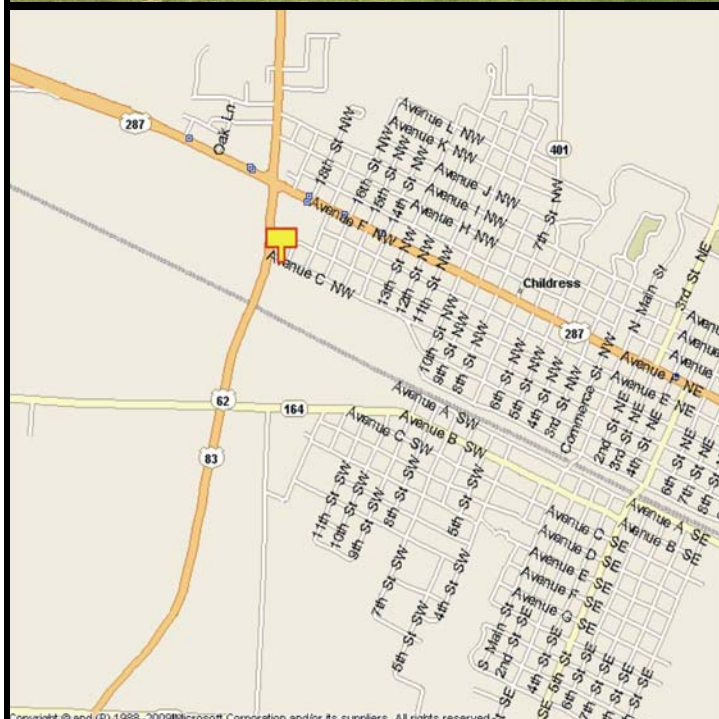

PANEL ID:

TCH-3A (Top)
TCH-3B (Bottom)

For More Information, Please Call
877.583.3801

E-mail - sales@lookoutdoor.biz