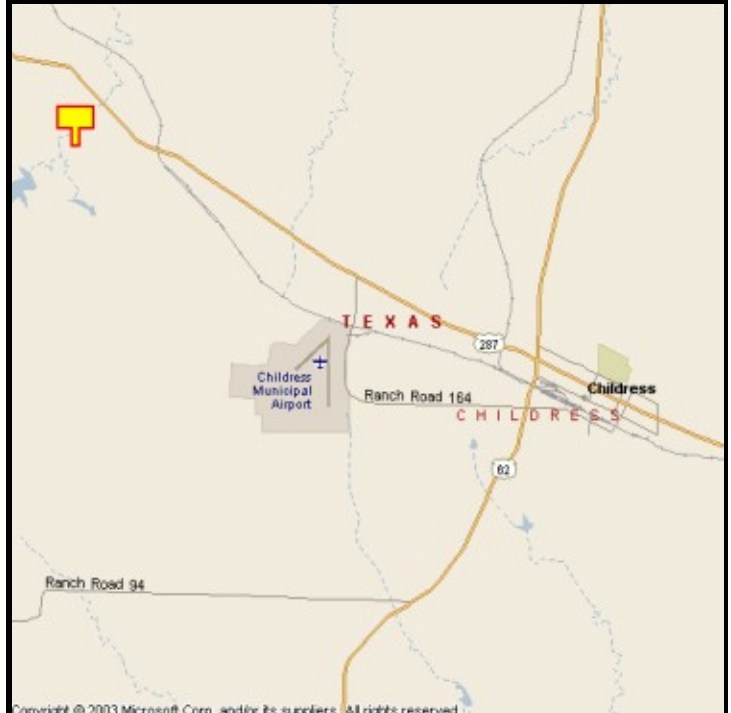

CHILDRESS, CHILDRESS COUNTY, TEXAS

MARKET:

Great small billboard that is located close to the pavement for that “can’t miss” message for southeast bound traffic into Childress.

LOCATION:

8 miles West of JCT 62—Childress

HIGHWAY:

287

ORIENTATION:

Side of Pavement - South
For Traffic - Southbound

FACE:

Position - Right Read
Size - 6' H x 16' W
Illuminated - No

TERM:

12, 24 & 36 Months

GPS:

Latitude: 34.4851
Longitude: -100.3437

WEEKLY IMPRESSIONS:

85,800

PANEL ID:

TCH-2

For More Information, Please Call

877.583.3801