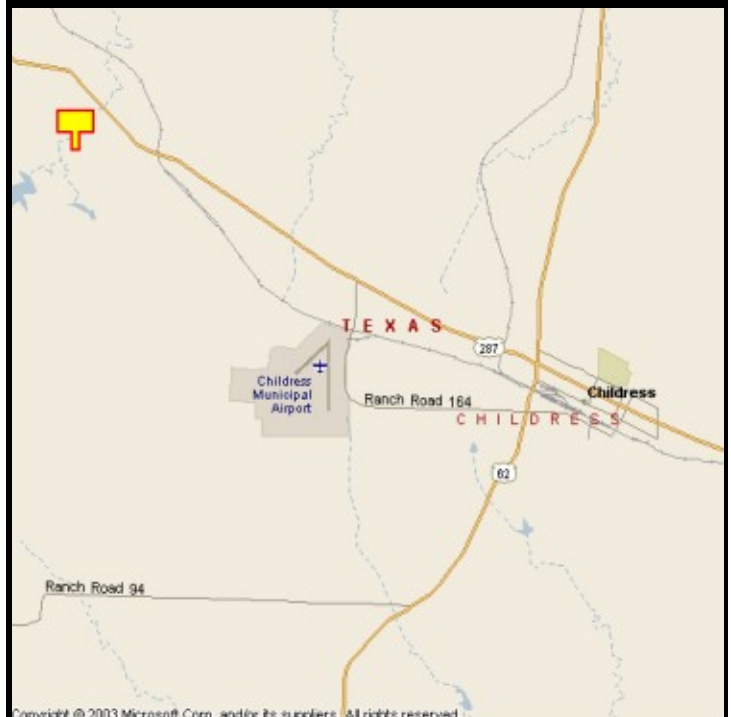

CHILDRESS, CHILDRESS COUNTY, TEXAS

MARKET:

Great small billboard that is located close to the pavement for that “can’t miss” message for southeast bound traffic into Childress.

LOCATION:

8 miles West of JCT 62—Childress

HIGHWAY:

287

ORIENTATION:

Side of Pavement - South
For Traffic - Southbound

FACE:

Position - Right Read
Size - 6' H x 16' W
Illuminated - No

TERM:

12, 24 & 36 Months

GPS:

Latitude: 34.4851
Longitude: -100.3437

WEEKLY IMPRESSIONS:

85,800

PANEL ID:

TCH-2

For More Information, Please Call

877.583.3801