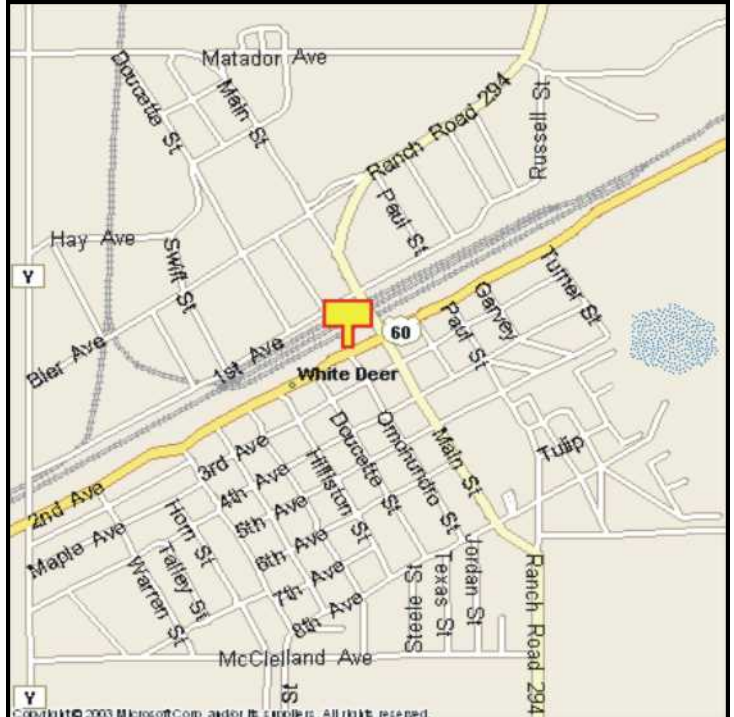

WHITE DEER, CARSON COUNTY, TEXAS

MARKET:

This new billboard stands close to the pavement for westbound traffic from Pampa to Amarillo. Right in the middle of White Deer.

LOCATION:

West of Main Street—White Deer

HIGHWAY:

60

ORIENTATION:

Side of Pavement - North
For Traffic - West bound

FACE:

Position - Right Read
Size - 12' H x 20' W
Illuminated - Yes

TERM:

12, 24 & 36 Months

GPS:

Latitude: 35.4357
Longitude: -101.1727

WEEKLY IMPRESSIONS:

57,600

PANEL ID:

TCA-19A (Left)
TCA-19B (Right)

For More Information, Please Call

877.583.3801