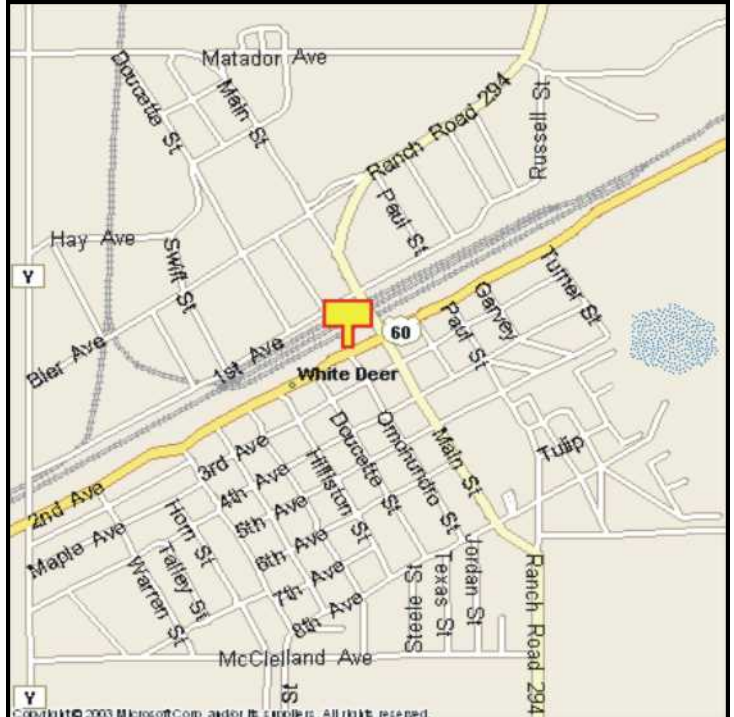

### MARKET:

This new billboard stands close to the pavement for westbound traffic from Pampa to Amarillo. Right in the middle of White Deer.

### LOCATION:

West of Main Street—White Deer

### ORIENTATION:

Side of Pavement - North  
For Traffic - West bound

### GPS:

Latitude: 35.4357  
Longitude: -101.1727