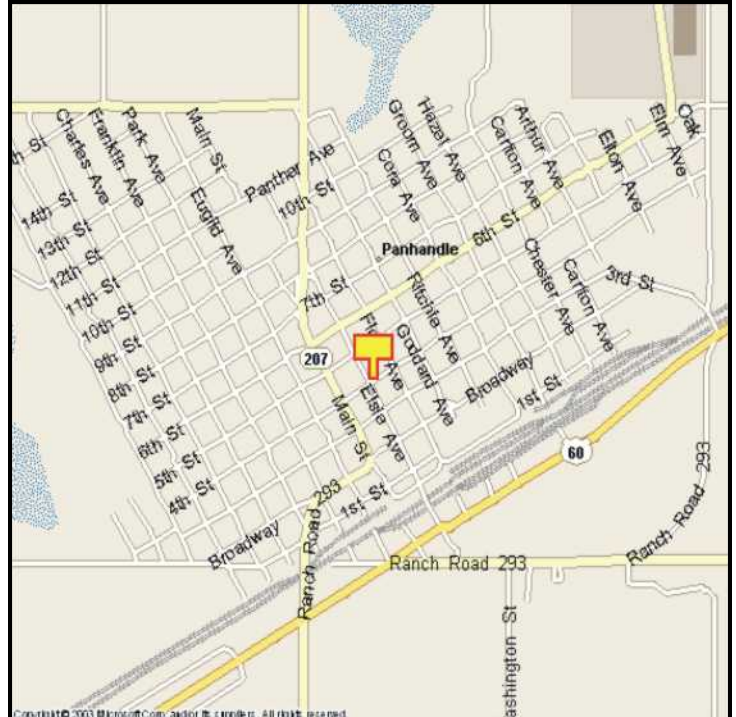

**PANHANDLE, CARSON COUNTY, TEXAS**

**MARKET:**

Perfect billboard for targeting local Panhandle consumers, plus all through traffic on Highway 207. Smack dab in the middle of town!

**LOCATION:**

Elsie Drive @ 5th Street—Panhandle

**HIGHWAY:**

207

**ORIENTATION:**

Side of Pavement - East  
For Traffic - South bound

**FACE:**

Position - Cross Read  
Size - 6' H x 12' W  
Illuminated - No

**TERM:**

12, 24 & 36 Months

**GPS:**

Latitude: 35.3459  
Longitude: -101.3793

**WEEKLY IMPRESSIONS:**

26,500

**PANEL ID:**

TCA-18C (Top)  
TCA-18D (Bottom)

For More Information, Please Call

877.583.3801