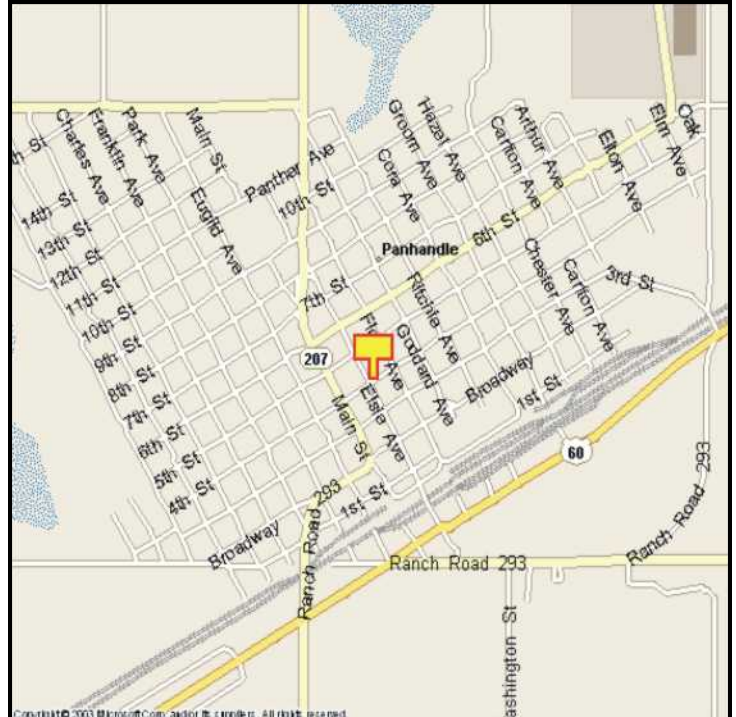

PANHANDLE, CARSON COUNTY, TEXAS

MARKET:

Perfect billboard for targeting local Panhandle consumers, plus all through traffic on Highway 207. Smack dab in the middle of town!

LOCATION:

Elsie Drive @ 5th Street—Panhandle

HIGHWAY:

207

ORIENTATION:

Side of Pavement - East
For Traffic - South bound

FACE:

Position - Cross Read
Size - 6' H x 12' W
Illuminated - No

TERM:

12, 24 & 36 Months

GPS:

Latitude: 35.3459
Longitude: -101.3793

WEEKLY IMPRESSIONS:

26,500

PANEL ID:

TCA-18C (Top)
TCA-18D (Bottom)

For More Information, Please Call

877.583.3801