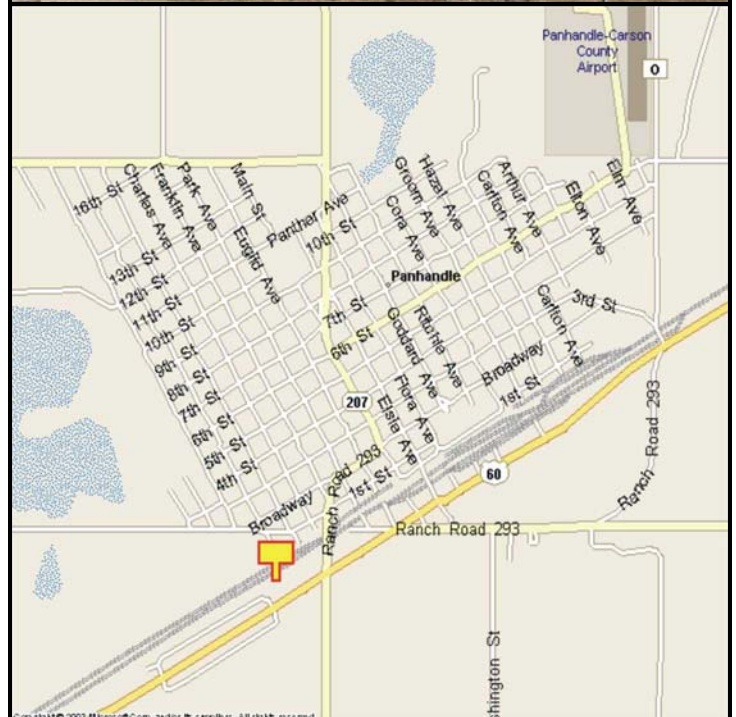

PANHANDLE, CARSON COUNTY, TEXAS

MARKET:

Huge billboard structure for travelers from Amarillo to Pampa, Borger and many other Eastern Panhandle towns with big exposure.

LOCATION:

East of JCT 207—Panhandle

HIGHWAY:

60

ORIENTATION:

Side of Pavement - North
For Traffic - East bound

FACE:

Position - Cross Read
Size - 8' H x 28' W
Illuminated - No

TERM:

12, 24 & 36 Months

GPS:

Latitude: 35.3375
Longitude: -101.3821

WEEKLY IMPRESSIONS:

64,700

PANEL ID:

TCA-17C (Top)
TCA-17D (Bottom)

For More Information, Please Call

877.583.3801

E-mail - sales@lookoutdoor.biz