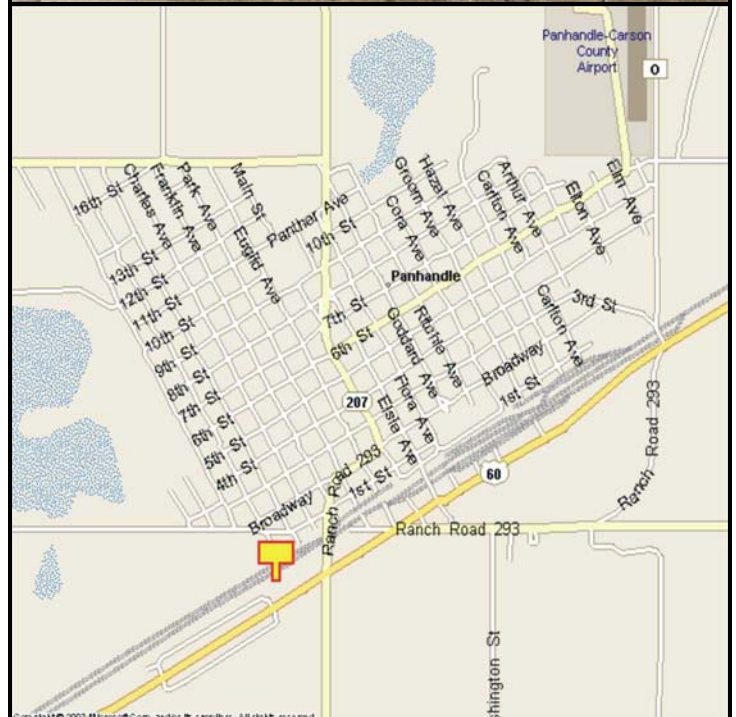

**PANHANDLE, CARSON COUNTY, TEXAS**

**MARKET:**

Huge billboard structure for travelers from Amarillo to Pampa, Borger and many other Eastern Panhandle towns with big exposure.

**LOCATION:**

East of JCT 207—Panhandle

**HIGHWAY:**

60

**ORIENTATION:**

Side of Pavement - North  
For Traffic - East bound

**FACE:**

Position - Cross Read  
Size - 8' H x 28' W  
Illuminated - No

**TERM:**

12, 24 & 36 Months

**GPS:**

Latitude: 35.3375  
Longitude: -101.3821

**WEEKLY IMPRESSIONS:**

64,700

**PANEL ID:**

TCA-17C (Top)  
TCA-17D (Bottom)

For More Information, Please Call

877.583.3801