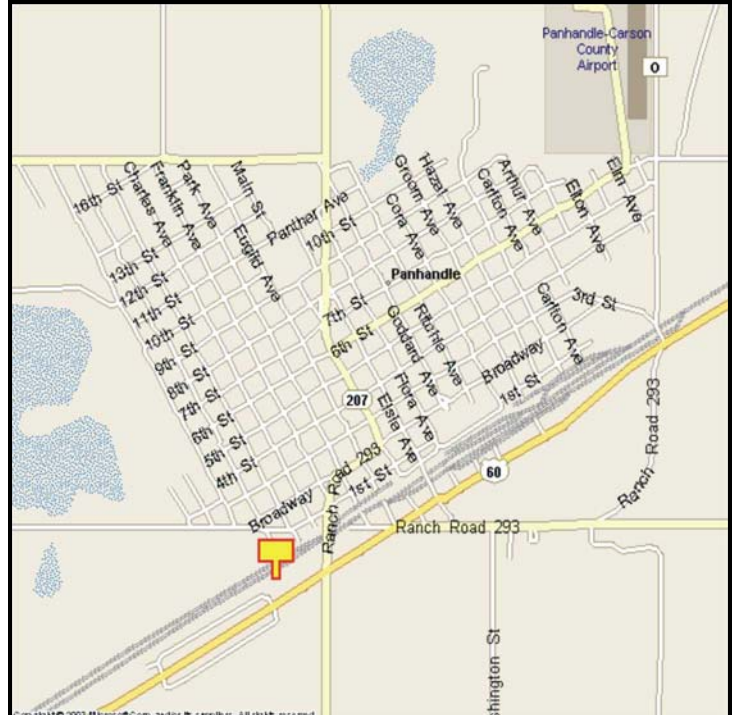

PANHANDLE, CARSON COUNTY, TEXAS

MARKET:

Huge billboard structure for travelers to Amarillo from Pampa, Borger and many other Eastern Panhandle towns with big exposure.

LOCATION:

East of JCT 207—Panhandle

HIGHWAY:

60

ORIENTATION:

Side of Pavement - North
For Traffic - West bound

FACE:

Position - Right Read
Size - 8' H x 28' W
Illuminated - No

TERM:

12, 24 & 36 Months

GPS:

Latitude: 35.3375
Longitude: -101.3821

WEEKLY IMPRESSIONS:

64,700

PANEL ID:

TCA-17A (Top)
TCA-17B (Bottom)

For More Information, Please Call

877.583.3801

E-mail - sales@lookoutdoor.biz