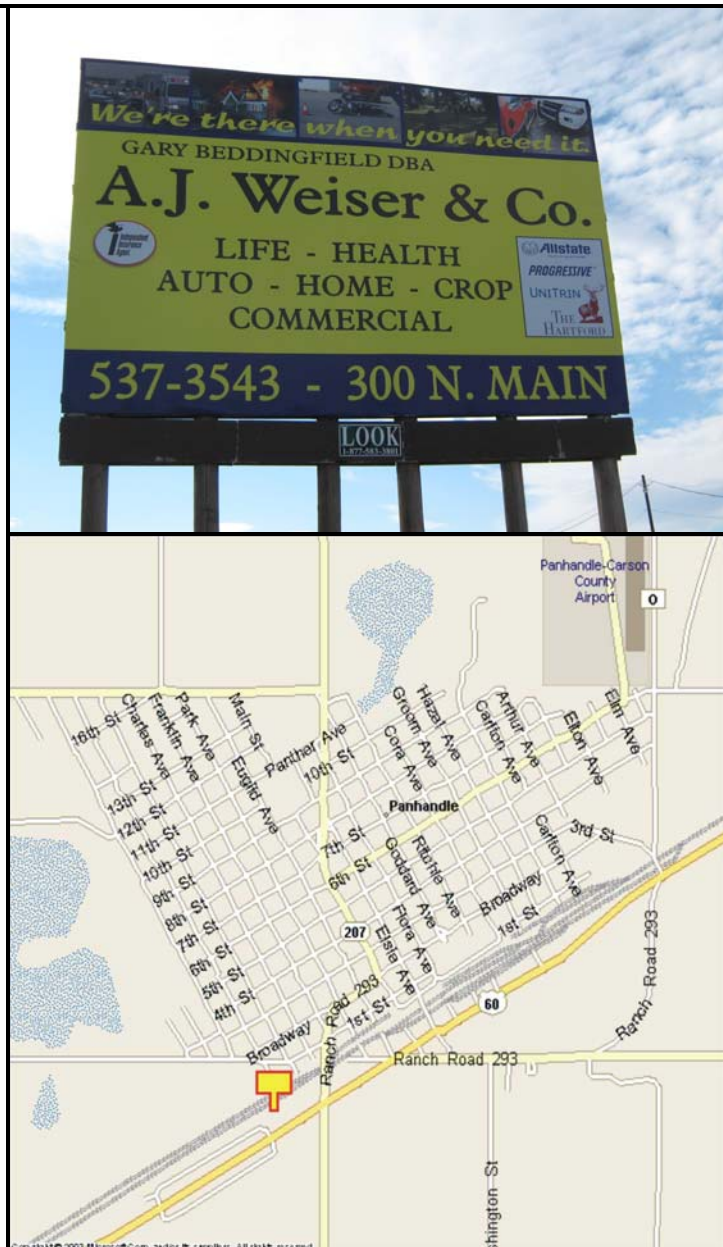

PANHANDLE, CARSON COUNTY, TEXAS

MARKET:

Huge billboard structure for travelers to Amarillo from Pampa, Borger and many other Eastern Panhandle towns with big exposure.

LOCATION:

East of JCT 207—Panhandle

HIGHWAY:

60

ORIENTATION:

Side of Pavement - North
For Traffic - West bound

FACE:

Position - Right Read
Size - 8' H x 28' W
Illuminated - No

TERM:

12, 24 & 36 Months

GPS:

Latitude: 35.3375
Longitude: -101.3821

WEEKLY IMPRESSIONS:

64,700

PANEL ID:

TCA-17A (Top)
TCA-17B (Bottom)

For More Information, Please Call
877.583.3801

E-mail - sales@lookoutdoor.biz