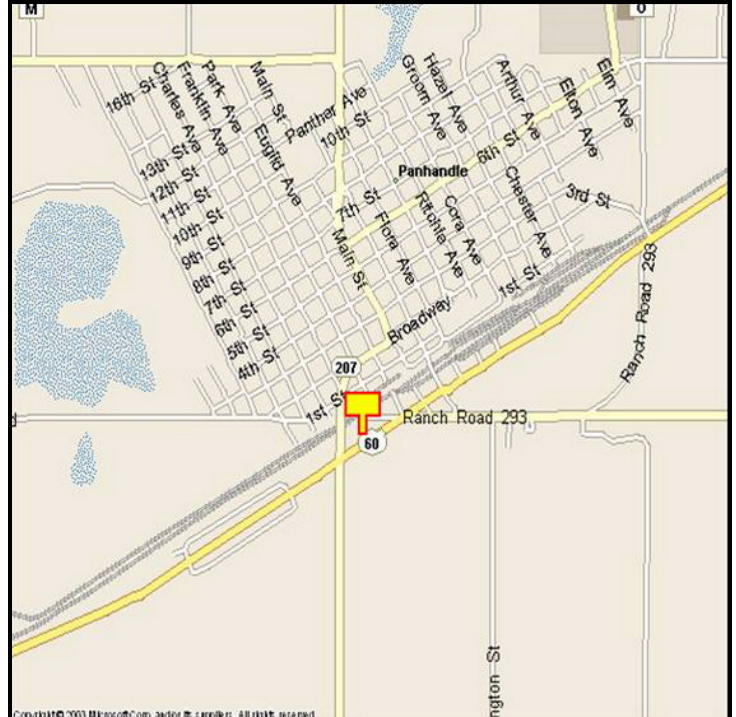

**PANHANDLE, CARSON COUNTY, TEXAS**

**MARKET:**

New monopole billboard at the busiest intersection in Panhandle. Catches travelers from Amarillo bound to Pampa, Borger and other cities.

**LOCATION:**

Just East of JCT 207

**HIGHWAY:**

60

**ORIENTATION:**

Side of Pavement - North  
For Traffic - Eastbound

**FACE:**

Position - Cross Read  
Size - 10' H x 25' W  
Illuminated - Yes

**TERM:**

12, 24 & 36 Months

**GPS:**

Latitude: 35.3377  
Longitude: -101.3816

**WEEKLY IMPRESSIONS:**

61,800

**PANEL ID:**

TCA-12B

For More Information, Please Call

877.583.3801