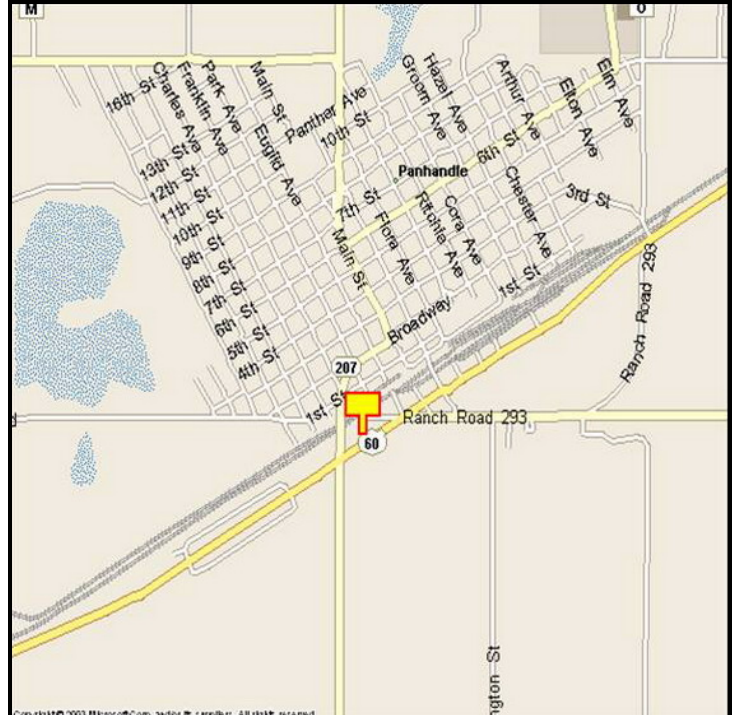

PANHANDLE, CARSON COUNTY, TEXAS

MARKET:

New monopole billboard at the busiest intersection in Panhandle. Catches travelers from Amarillo bound to Pampa, Borger and other cities.

LOCATION:

Just East of JCT 207

HIGHWAY:

60

ORIENTATION:

Side of Pavement - North
For Traffic - Eastbound

FACE:

Position - Cross Read
Size - 10' H x 25' W
Illuminated - Yes

TERM:

12, 24 & 36 Months

GPS:

Latitude: 35.3377
Longitude: -101.3816

WEEKLY IMPRESSIONS:

61,800

PANEL ID:

TCA-12B

For More Information, Please Call

877.583.3801