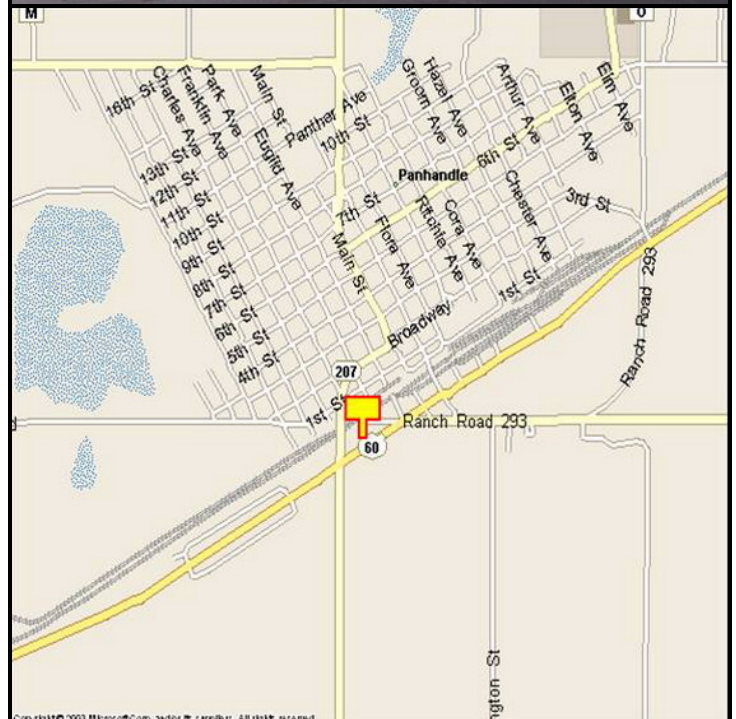

PANHANDLE, CARSON COUNTY, TEXAS

MARKET:

New monopole billboard at the busiest intersection in Panhandle. Catches Amarillo bound travelers from Borger, Pampa and other cities.

LOCATION:

Just East of JCT 207

HIGHWAY:

60

ORIENTATION:

Side of Pavement - North
For Traffic - Westbound

FACE:

Position - Right Read
Size - 10' H x 25' W
Illuminated - Yes

TERM:

12, 24 & 36 Months

GPS:

Latitude: 35.3377
Longitude: -101.3816

WEEKLY IMPRESSIONS:

61,800

PANEL ID:

TCA-12A

For More Information, Please Call

877.583.3801