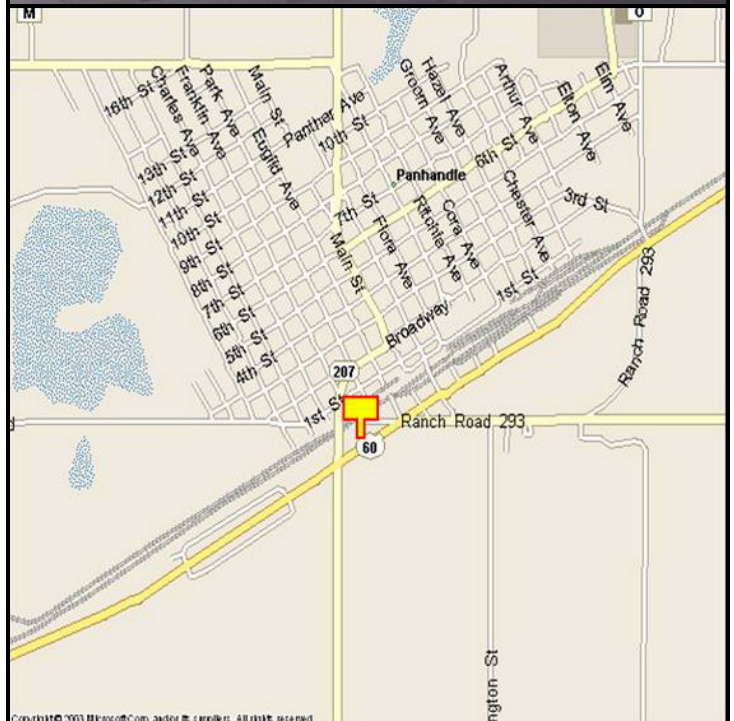

PANHANDLE, CARSON COUNTY, TEXAS

MARKET:

New monopole billboard at the busiest intersection in Panhandle. Catches Amarillo bound travelers from Borger, Pampa and other cities.

LOCATION:

Just East of JCT 207

HIGHWAY:

60

ORIENTATION:

Side of Pavement - North
For Traffic - Westbound

FACE:

Position - Right Read
Size - 10' H x 25' W
Illuminated - Yes

TERM:

12, 24 & 36 Months

GPS:

Latitude: 35.3377
Longitude: -101.3816

WEEKLY IMPRESSIONS:

61,800

PANEL ID:

TCA-12A

For More Information, Please Call

877.583.3801