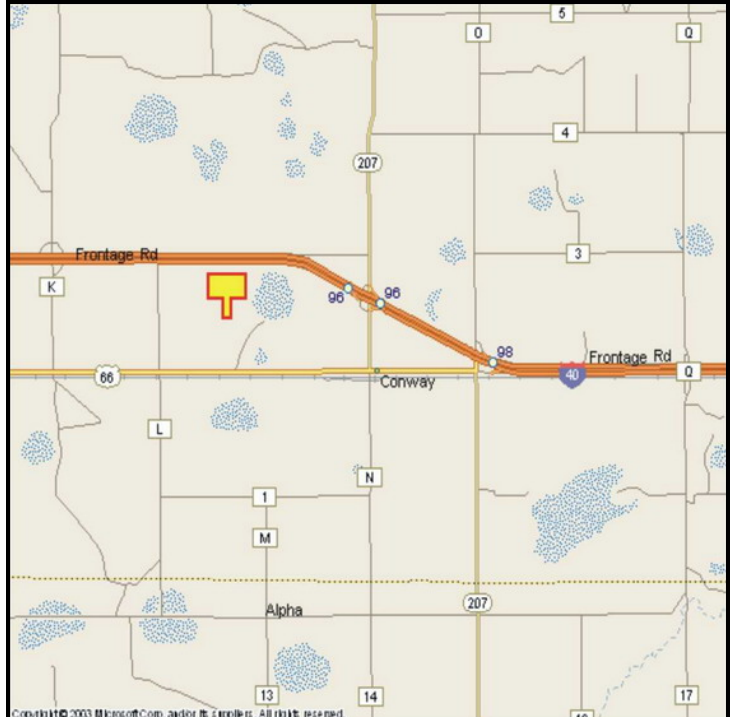

CONWAY, CARSON COUNTY, TEXAS

MARKET:

A rare advertising find! 1 of 4 small "Burma Shave" style billboards lined up along I-40 for Oklahoma bound travelers. Leased as a group of four.

LOCATION:

MP 96—Conway

HIGHWAY:

I-40

ORIENTATION:

Side of Pavement - South
For Traffic - East bound

FACE:

Position - Right Read
Size - 6' H x 8' W
Illuminated - No

TERM:

12, 24 & 36 Months

GPS:

Latitude: 35.2210
Longitude: -101.4042

WEEKLY IMPRESSIONS:

83,900

PANEL ID:

TCA-11

For More Information, Please Call

877.583.3801