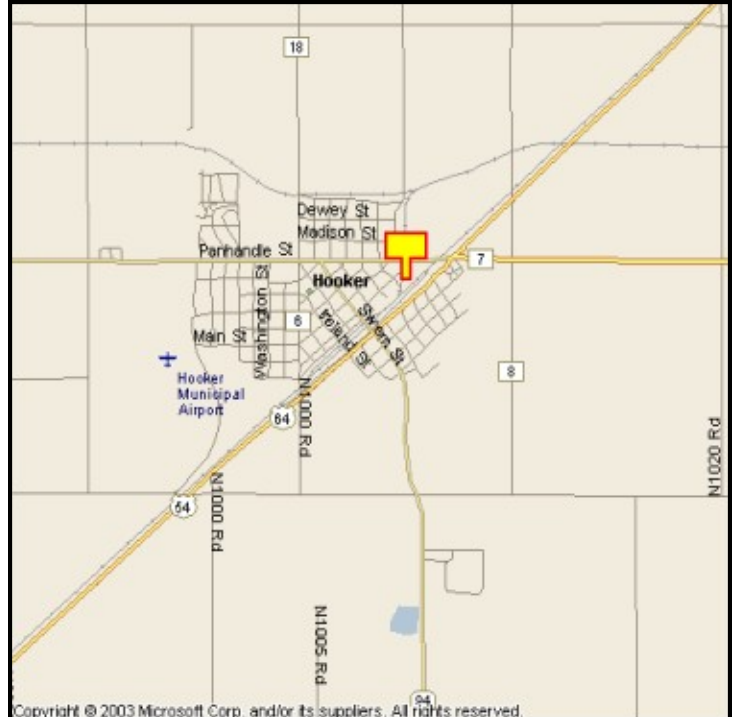

PANEL ID:

OTX-8C (Top)
OTX-8D (Bottom)

For More Information, Please Call
877.583.3801

E-mail - sales@lookoutdoor.biz