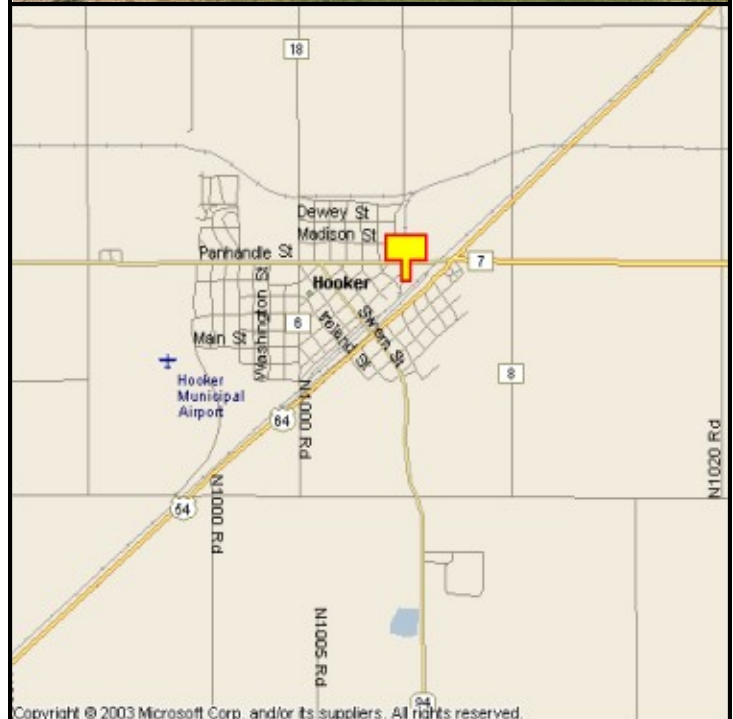

PANEL ID:

OTX-8A (Top)
OTX-8B (Bottom)

For More Information, Please Call

877.583.3801

E-mail - sales@lookoutdoor.biz