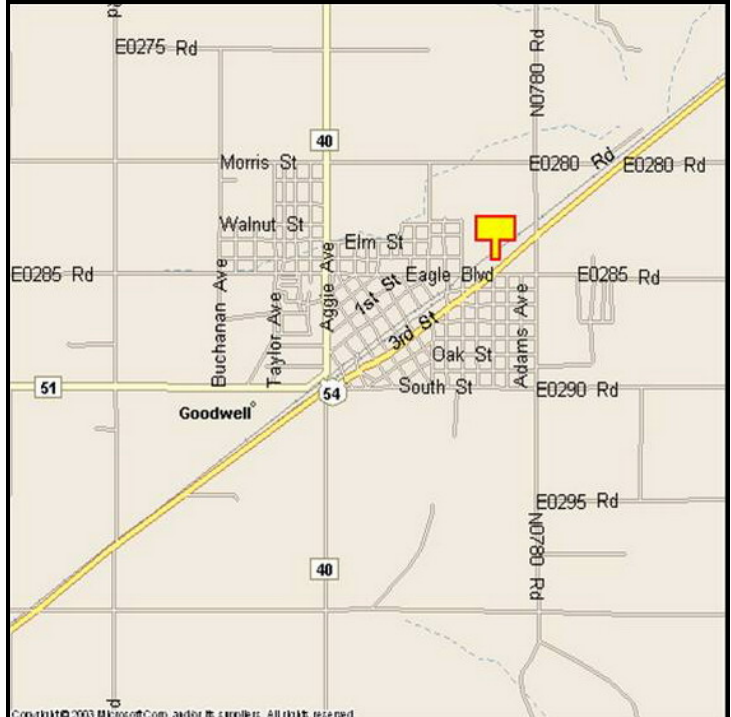

**GOODWELL, TEXAS COUNTY, OKLAHOMA**

**MARKET:**

Excellent visibility with this billboard and 24 hour exposure to heavy northeast US 54 travelers from New Mexico to Kansas. Great for "Snowbird" traffic!

**LOCATION:**

East limits of Goodwell

**HIGHWAY:**

54

**ORIENTATION:**

Side of Pavement - North  
For Traffic - Northeast bound

**FACE:**

Position - Cross Read  
Size - 12' H x 25' W  
Illuminated - Yes

**TERM:**

12, 24 & 36 Months

**GPS:**

Latitude: 36.5945  
Longitude: -101.6249

**WEEKLY IMPRESSIONS:**

63,900

**PANEL ID:**

OTX-5C (Top)  
OTX-5D (Bottom)