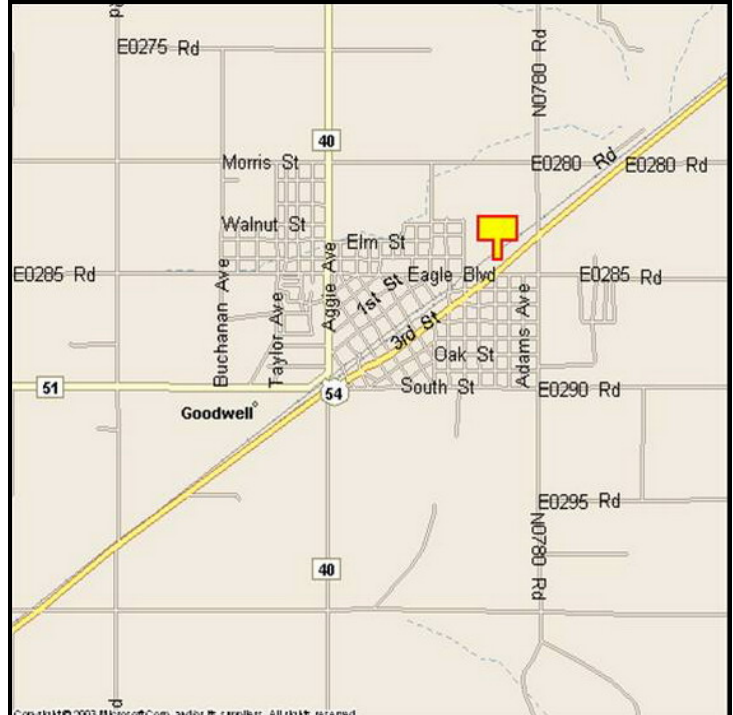

GOODWELL, TEXAS COUNTY, OKLAHOMA

MARKET:

Excellent visibility with this billboard and 24 hour exposure to heavy northeast US 54 travelers from New Mexico to Kansas. Great for "Snowbird" traffic!

LOCATION:

East limits of Goodwell

HIGHWAY:

54

ORIENTATION:

Side of Pavement - North
For Traffic - Northeast bound

FACE:

Position - Cross Read
Size - 12' H x 25' W
Illuminated - Yes

TERM:

12, 24 & 36 Months

GPS:

Latitude: 36.5945
Longitude: -101.6249

WEEKLY IMPRESSIONS:

63,900

PANEL ID:

OTX-5C (Top)
OTX-5D (Bottom)

For More Information, Please Call
877.583.3801