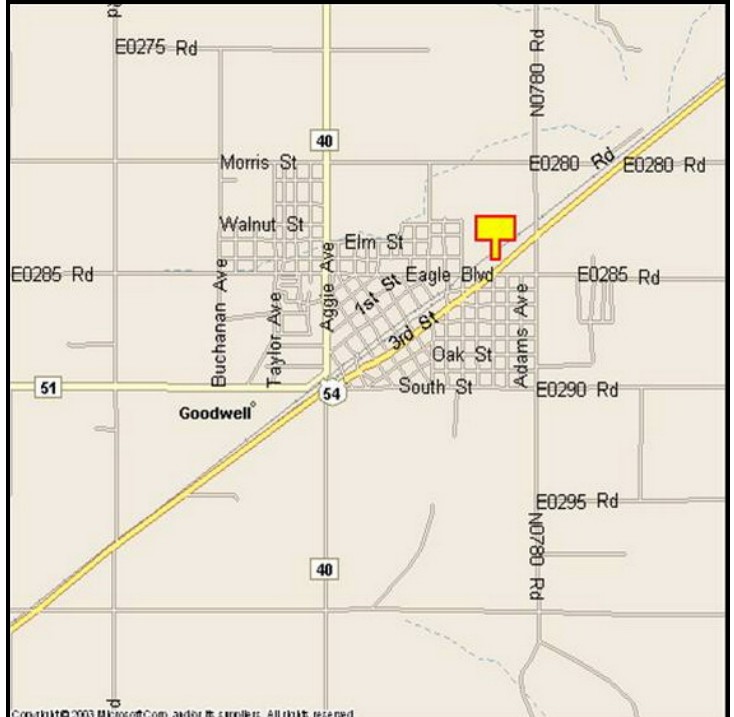

GOODWELL, TEXAS COUNTY, OKLAHOMA

MARKET:

Excellent visibility with this billboard and 24 hour exposure to heavy southwest US 54 travelers from Kansas to New Mexico. Great for "Snowbird" traffic!

LOCATION:

East limits of Goodwell

HIGHWAY:

54

ORIENTATION:

Side of Pavement - North
 For Traffic - Southwest bound

FACE:

Position - Right Read
 Size - 12' H x 25' W
 Illuminated - Yes

TERM:

12, 24 & 36 Months

GPS:

Latitude: 36.5945
 Longitude: -101.6249

WEEKLY IMPRESSIONS:

63,900

PANEL ID:

OTX-5A (Top)
 OTX-5B (Bottom)

For More Information, Please Call