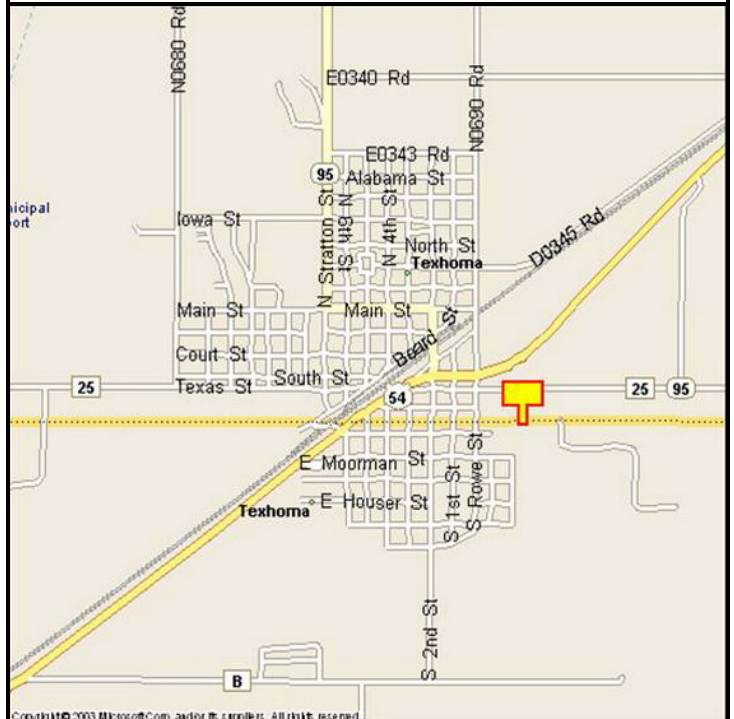

PANEL ID:

OTX-3C (Top)
OTX-3D (Bottom)

For More Information, Please Call

877.583.3801

E-mail - sales@lookoutdoor.biz