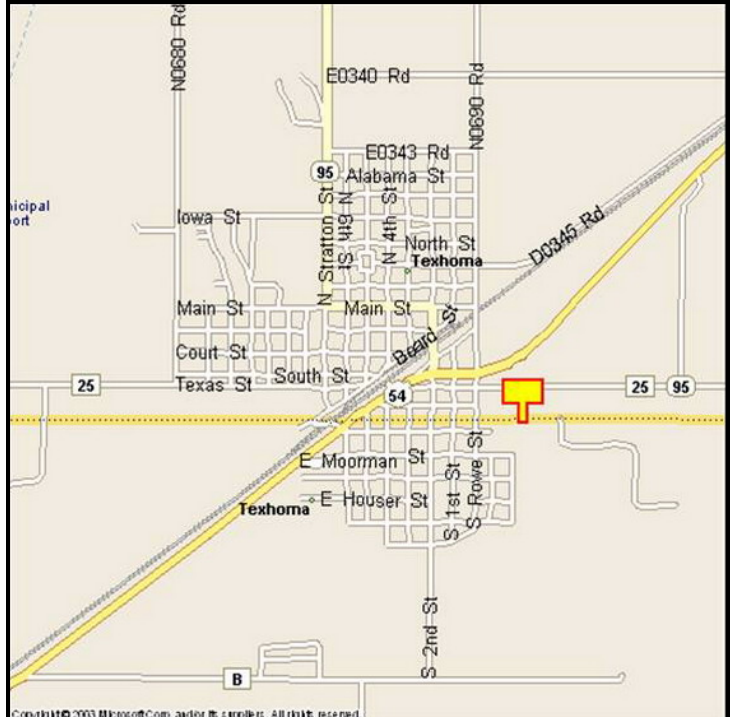

TEXHOMA, TEXAS COUNTY, OKLAHOMA

MARKET:

Located on the busiest 2-lane highway for big trucks in the nation, this display is perfect to reach the big rigs. Across the street from the livestock auction and lighted for 24 hour exposure to all northeast bound traffic.

LOCATION:

East limits of Texhoma

HIGHWAY:

54

ORIENTATION:

Side of Pavement - South
For Traffic - Northeast bound

FACE:

Position - Right Read
Size - 12' H x 25' W
Illuminated - Yes

TERM:

12, 24 & 36 Months

GPS:

Latitude: 36.5027
Longitude: -101.7771

WEEKLY IMPRESSIONS:

45,100

PANEL ID:

OTX-3A (Top)
OTX-3B (Bottom)