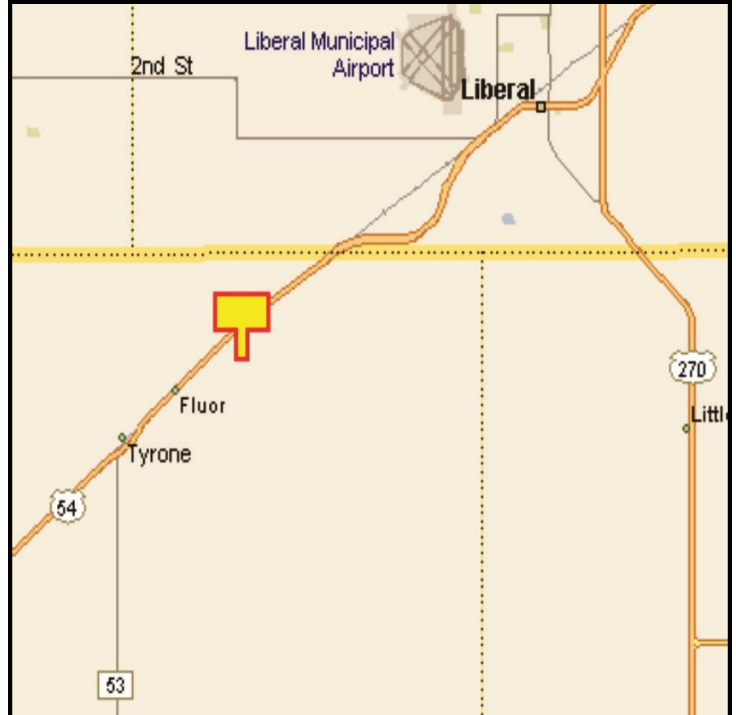

PANEL ID:

OTX-25C (Top)
OTX-25D (Bottom)

For More Information, Please Call

877.583.3801

E-mail - sales@lookoutdoor.biz