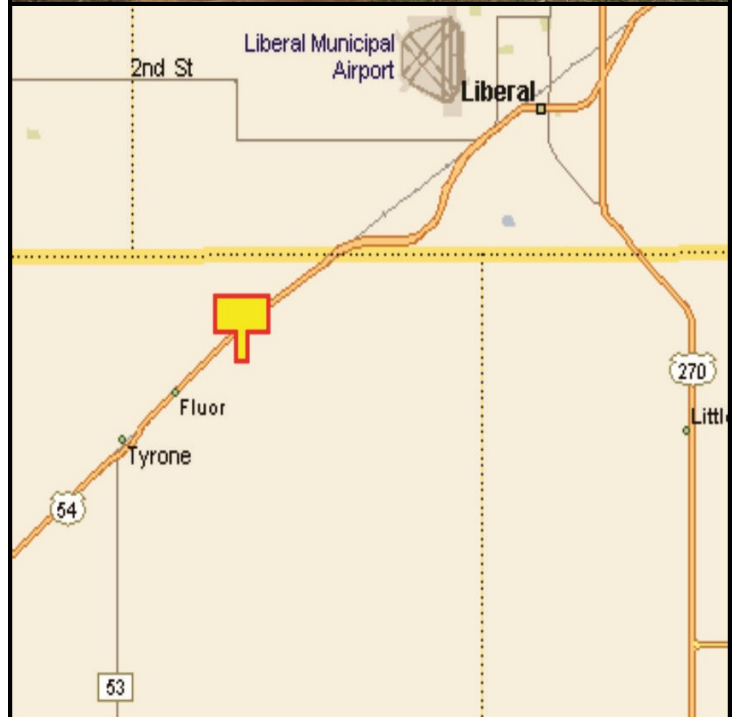

TYRONE, TEXAS COUNTY, OKLAHOMA

MARKET:

New steel billboard built in 2016 to take full advantage of the widening project along an already busy Hwy 54. This billboard has great visibility and will catch all traffic on Highway 54 headed toward Liberal.

LOCATION:

2.5 miles NE of Tyrone

HIGHWAY:

54

ORIENTATION:

Side of Pavement - South
For Traffic - Northeast Bound

FACE:

Position - Right Read
Size - 12' H x 25' W
Illuminated - Yes

TERM:

12, 24 & 36 Months

GPS:

Latitude: 36.9815
Longitude: -101.0289

WEEKLY IMPRESSIONS:

44,600

PANEL ID:

OTX-25A (Top)
OTX-25B (Bottom)