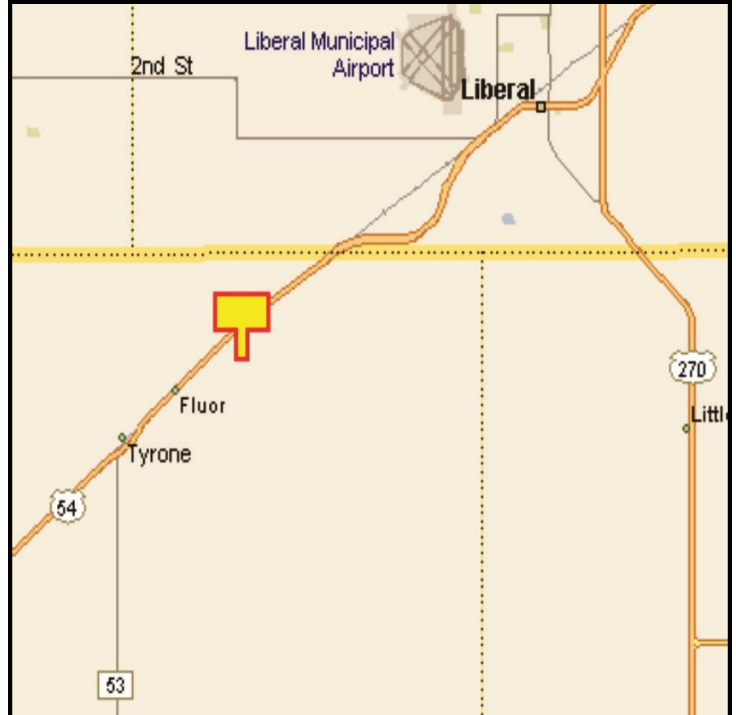

TYRONE, TEXAS COUNTY, OKLAHOMA

MARKET:

New steel billboard built in 2016 to take full advantage of the widening project along an already busy Hwy 54. This billboard has great visibility and will catch all traffic on Highway 54 headed toward Liberal.

LOCATION:

2.5 miles NE of Tyrone

HIGHWAY:

54

ORIENTATION:

Side of Pavement - South
For Traffic - Northeast Bound

FACE:

Position - Right Read
Size - 12' H x 25' W
Illuminated - Yes

TERM:

12, 24 & 36 Months

GPS:

Latitude: 36.9815
Longitude: -101.0289

WEEKLY IMPRESSIONS:

44,600

PANEL ID:

OTX-25A (Top)
OTX-25B (Bottom)