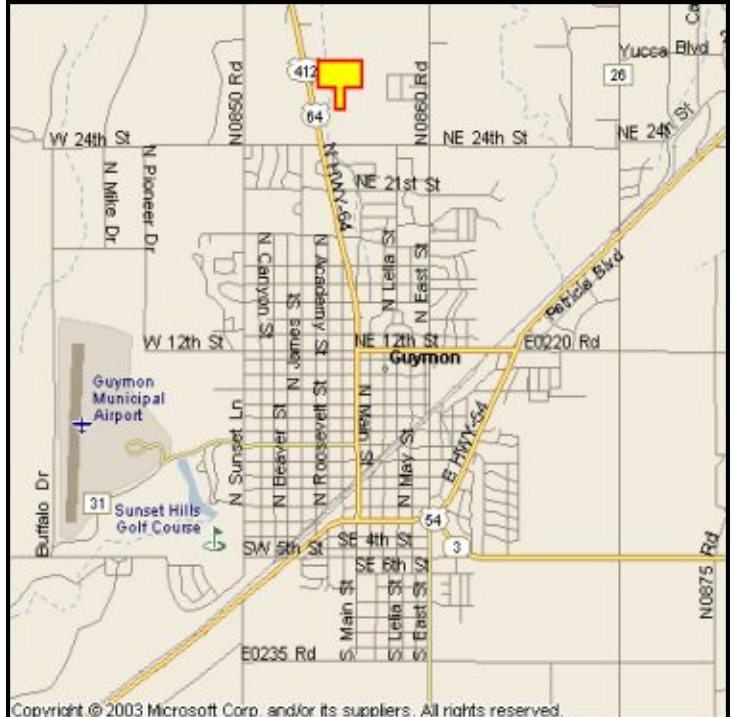

GUYMON, TEXAS COUNTY, OKLAHOMA

MARKET:

This billboard just got better! The new Wal-Mart Super Center across the street just opened. Very heavy traffic that also includes all travelers entering Guymon from the north.

LOCATION:

0.1 miles North of 24th Street—Guymon

HIGHWAY:

3

ORIENTATION:

Side of Pavement - South
For Traffic - Southbound

FACE:

Position - Cross Read
Size - 12' H x 24' W
Illuminated - No

TERM:

12, 24 & 36 Months

GPS:

Latitude: 36.7065
Longitude: -101.4856

WEEKLY IMPRESSIONS:

28,000

PANEL ID:

OTX-17