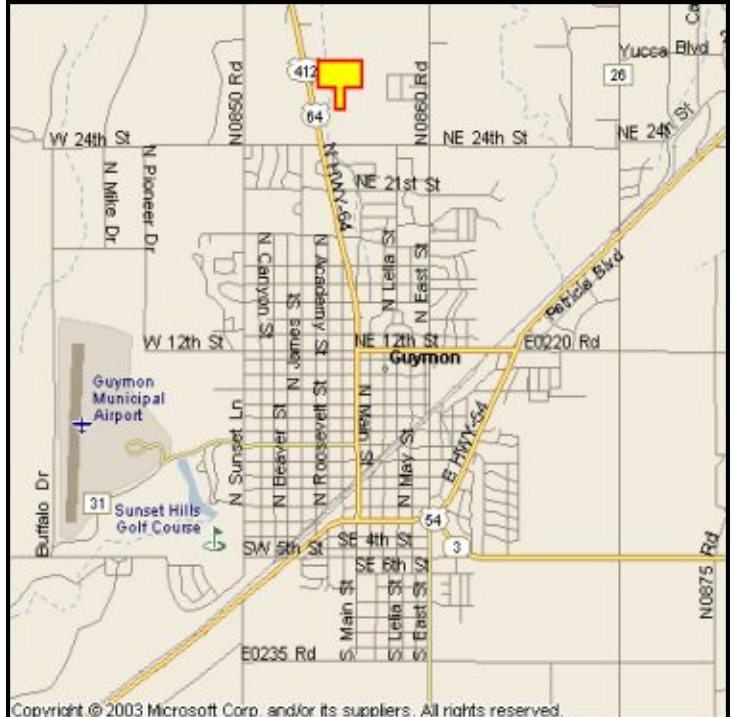

**GUYMON, TEXAS COUNTY, OKLAHOMA**

**MARKET:**

This billboard just got better! The new Wal-Mart Super Center across the street just opened. Very heavy traffic that also includes all travelers entering Guymon from the north.

**LOCATION:**

0.1 miles North of 24th Street—Guymon

**HIGHWAY:**

3

**ORIENTATION:**

Side of Pavement - South  
For Traffic - Southbound

**FACE:**

Position - Cross Read  
Size - 12' H x 24' W  
Illuminated - No

**TERM:**

12, 24 & 36 Months

**GPS:**

Latitude: 36.7065  
Longitude: -101.4856

**WEEKLY IMPRESSIONS:**

28,000

**PANEL ID:**

OTX-17