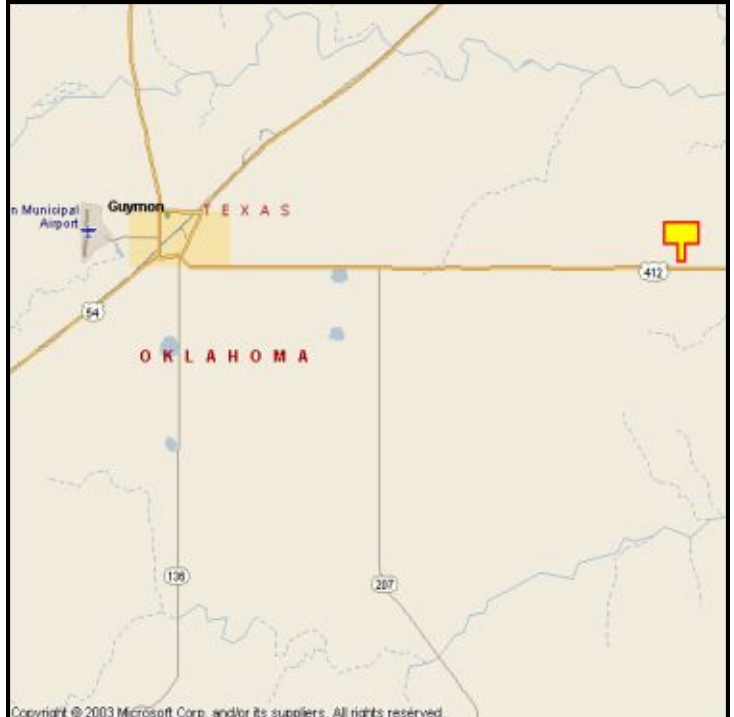

GUYMON, TEXAS COUNTY, OKLAHOMA

MARKET:

Nothing around this billboard to share the attention of travelers. Long read time and great exposure for eastbound traffic out of Guymon.

LOCATION:

10 miles East of JCT-54—Guymon

HIGHWAY:

3

ORIENTATION:

Side of Pavement - North
For Traffic - Eastbound

FACE:

Position - Cross Read
Size - 8' H x 16' W
Illuminated - No

TERM:

12, 24 & 36 Months

GPS:

Latitude: 36.6751
Longitude: -101.2965

WEEKLY IMPRESSIONS:

15,400

PANEL ID:

OTX-13B

For More Information, Please Call

877.583.3801