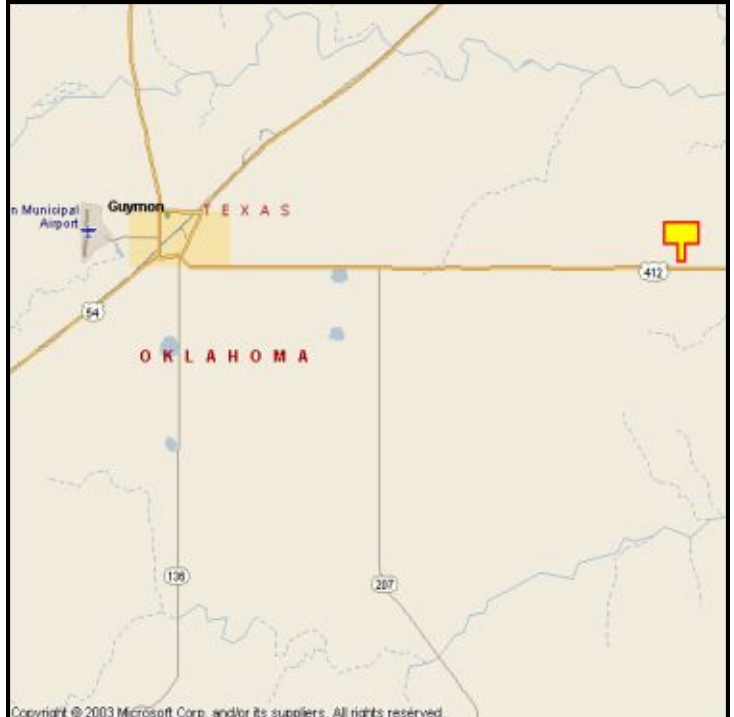

**GUYMON, TEXAS COUNTY, OKLAHOMA**

**MARKET:**

Nothing around this billboard to share the attention of travelers. Long read time and great exposure for eastbound traffic out of Guymon.

**LOCATION:**

10 miles East of JCT-54—Guymon

**HIGHWAY:**

3

**ORIENTATION:**

Side of Pavement - North  
For Traffic - Eastbound

**FACE:**

Position - Cross Read  
Size - 8' H x 16' W  
Illuminated - No

**TERM:**

12, 24 & 36 Months

**GPS:**

Latitude: 36.6751  
Longitude: -101.2965

**WEEKLY IMPRESSIONS:**

15,400

**PANEL ID:**

OTX-13B

**For More Information, Please Call**

**877.583.3801**