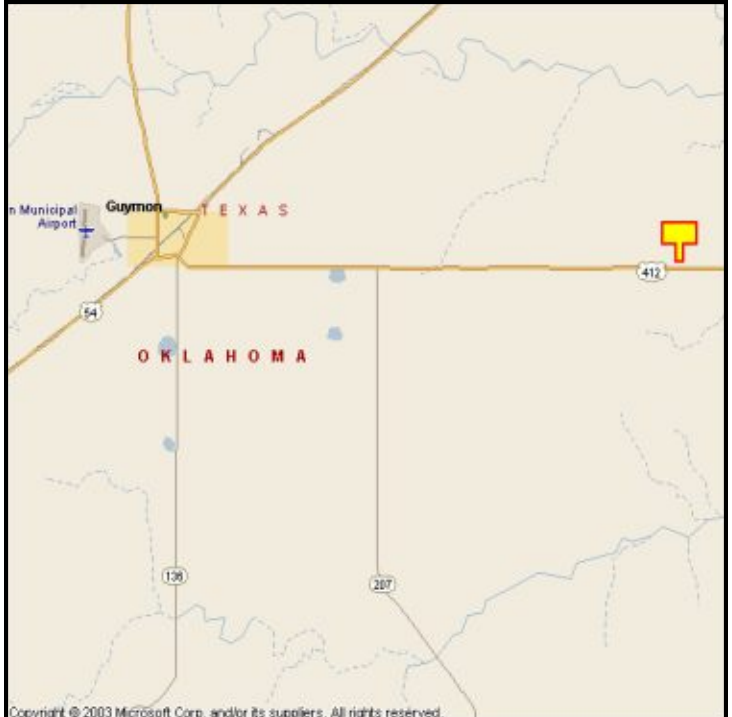

GUYMON, TEXAS COUNTY, OKLAHOMA

MARKET:

Nothing around this billboard to share the attention of travelers. Long read time and great exposure for traffic to Guymon and beyond.

LOCATION:

10 miles East of JCT-54—Guymon

HIGHWAY:

3

ORIENTATION:

Side of Pavement - North
For Traffic - Westbound

FACE:

Position - Right Read
Size - 8' H x 16' W
Illuminated - No

TERM:

12, 24 & 36 Months

GPS:

Latitude: 36.6751
Longitude: -101.2965

WEEKLY IMPRESSIONS:

15,400

PANEL ID:

OTX-13A

For More Information, Please Call

877.583.3801