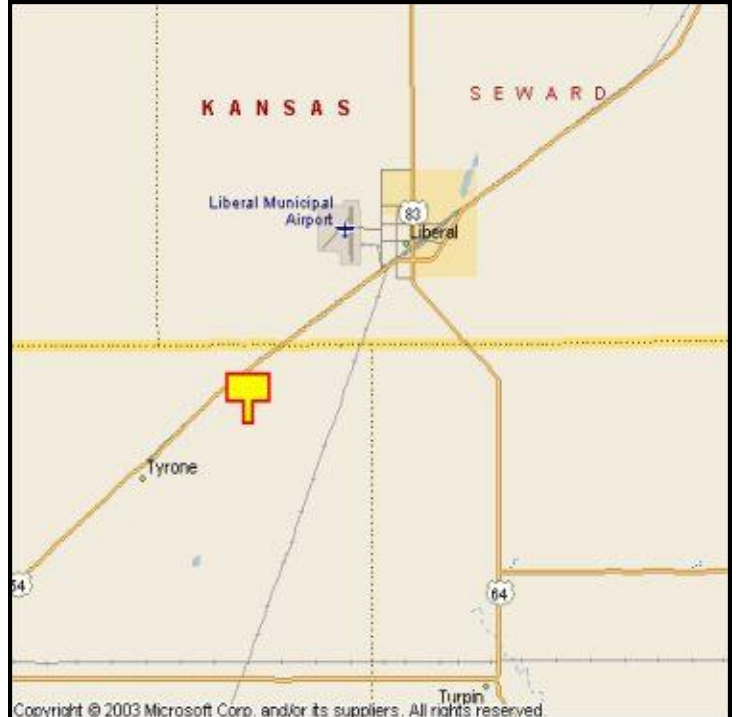

TYRONE, TEXAS COUNTY, OKLAHOMA

MARKET:

This good location has become a great location as it sits just before the future "loop" around Liberal, Kansas. Advertise on this billboard before the traffic goes around you.

LOCATION:

2 miles West of Oklahoma State Line

HIGHWAY:

54

ORIENTATION:

Side of Pavement - Southeast
For Traffic - Northeast bound

FACE:

Position - Right Read
Size - 10' H x 40' W
Illuminated - No

TERM:

12, 24 & 36 Months

GPS:

Latitude: 36.9809
Longitude: -101.0275

WEEKLY IMPRESSIONS:

44,600

PANEL ID:

OTX-10A