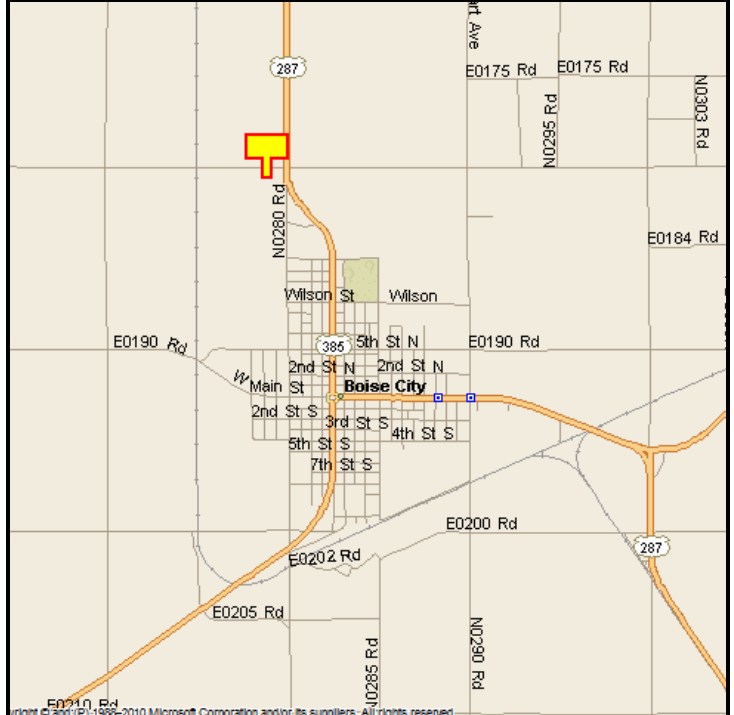

BOISE CITY, CIMARRON COUNTY, OKLAHOMA

MARKET:

Very affordable billboard with exposure to northbound US 287 traffic. Great spot to advertise for traffic between Boise City, Dumas, Guymon and Clayton.

LOCATION:

North city limits of Boise City

HIGHWAY:

287

ORIENTATION:

Side of Pavement - West
For Traffic - Northbound

FACE:

Position - Cross Read
Size - 10' H x 20' W
Illuminated - No

TERM:

12, 24 & 36 Months

GPS:

Latitude: 36.7432
Longitude: -102.5138

WEEKLY IMPRESSIONS:

20,800

PANEL ID:

OCI-5C (Right)
OCI-5D (Left)

For More Information, Please Call