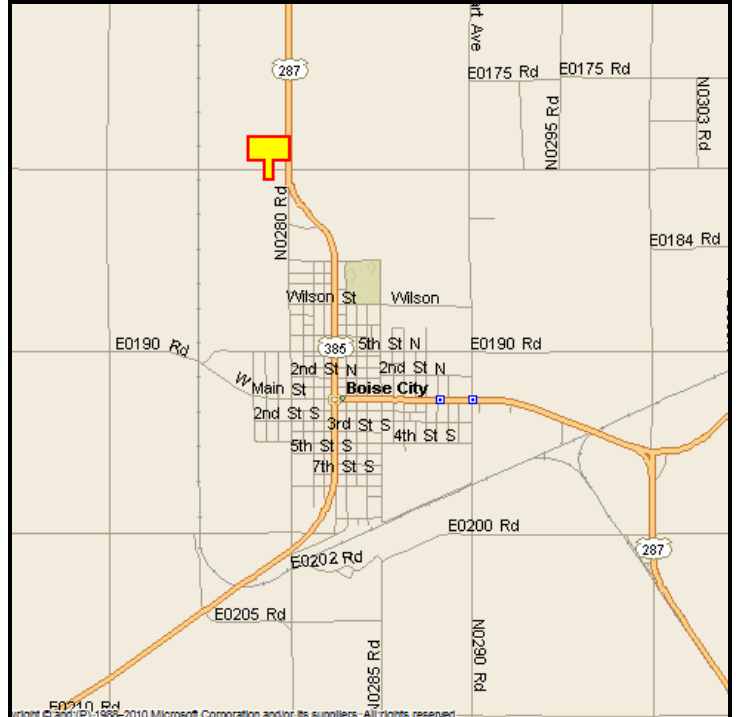

BOISE CITY, CIMARRON COUNTY, OKLAHOMA

MARKET:

Very affordable billboard with exposure to northbound US 287 traffic. Great spot to advertise for traffic between Boise City, Dumas, Guymon and Clayton.

LOCATION:

North city limits of Boise City

HIGHWAY:

287

ORIENTATION:

Side of Pavement - West
For Traffic - Northbound

FACE:

Position - Cross Read
Size - 10' H x 20' W
Illuminated - No

TERM:

12, 24 & 36 Months

GPS:

Latitude: 36.7432
Longitude: -102.5138

WEEKLY IMPRESSIONS:

20,800

PANEL ID:

OCI-5C (Right)
OCI-5D (Left)

For More Information, Please Call