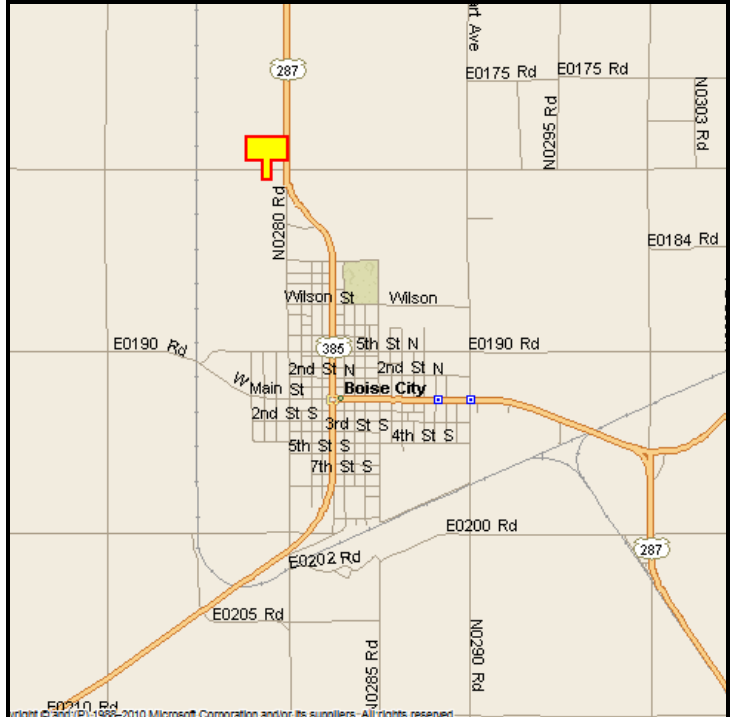

BOISE CITY, CIMARRON COUNTY, OKLAHOMA

MARKET:

Very affordable billboard with exposure to southbound US 287 traffic. Great spot to advertise for traffic between Boise City, Dumas, Guymon and Clayton.

LOCATION:

North city limits of Boise City

HIGHWAY:

287

ORIENTATION:

Side of Pavement - West
 For Traffic - Southbound

FACE:

Position - Right Read
 Size - 10' H x 20' W
 Illuminated - No

TERM:

12, 24 & 36 Months

GPS:

Latitude: 36.7432
 Longitude: -102.5138

WEEKLY IMPRESSIONS:

20,800

PANEL ID:

OCI-5A (Left)
 OCI-5B (Right)

For More Information, Please Call