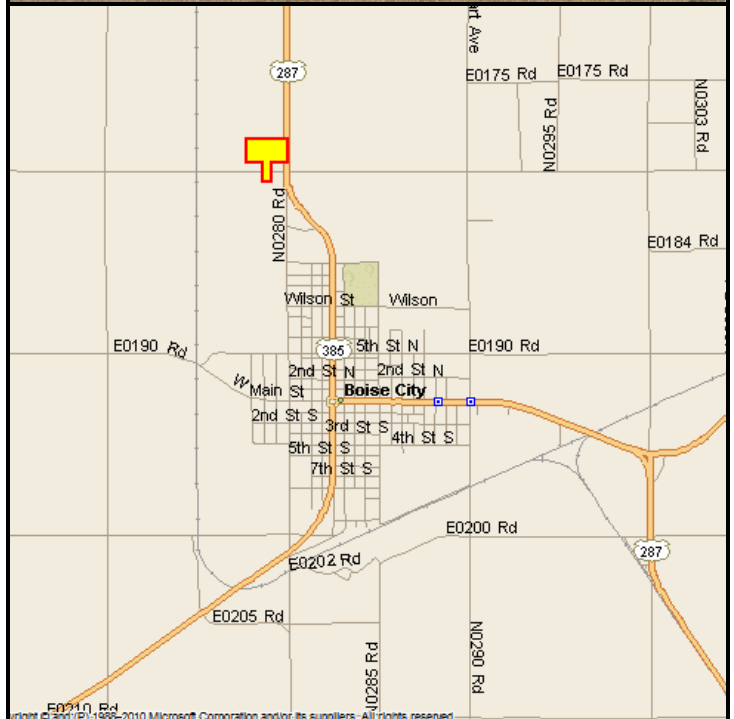

BOISE CITY, CIMARRON COUNTY, OKLAHOMA

MARKET:

Very affordable billboard with exposure to southbound US 287 traffic. Great spot to advertise for traffic between Boise City, Dumas, Guymon and Clayton.

LOCATION:

North city limits of Boise City

HIGHWAY:

287

ORIENTATION:

Side of Pavement - West
For Traffic - Southbound

FACE:

Position - Right Read
Size - 10' H x 20' W
Illuminated - No

TERM:

12, 24 & 36 Months

GPS:

Latitude: 36.7432
Longitude: -102.5138

WEEKLY IMPRESSIONS:

20,800

PANEL ID:

OCI-5A (Left)
OCI-5B (Right)

For More Information, Please Call