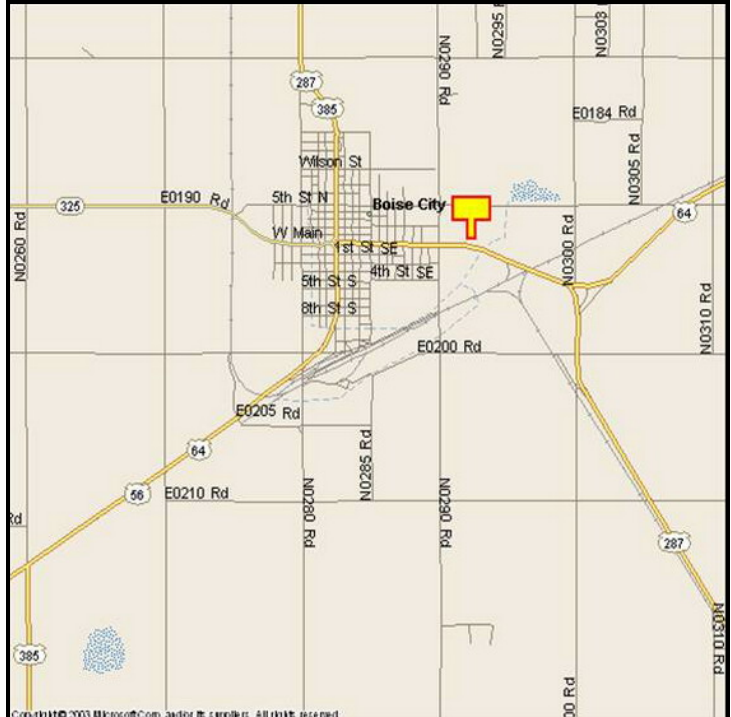

BOISE CITY, CIMARRON COUNTY, OKLAHOMA

MARKET:

One of the best locations for miles as it sits in a stretch where three US highways converge! All southbound 287 traffic and all eastbound 56 and 64 traffic will see this billboard 24 hours a day!

LOCATION:

East limits of Boise City

HIGHWAY:

56/64/287

ORIENTATION:

Side of Pavement - North
For Traffic - Eastbound

FACE:

Position - Cross Read
Size - 12' H x 25' W
Illuminated - Yes

TERM:

12, 24 & 36 Months

GPS:

Latitude: 36.7297
Longitude: -102.4944

WEEKLY IMPRESSIONS:

38,500

PANEL ID:

OCI-1C (Top)
OCI-1D (Bottom)