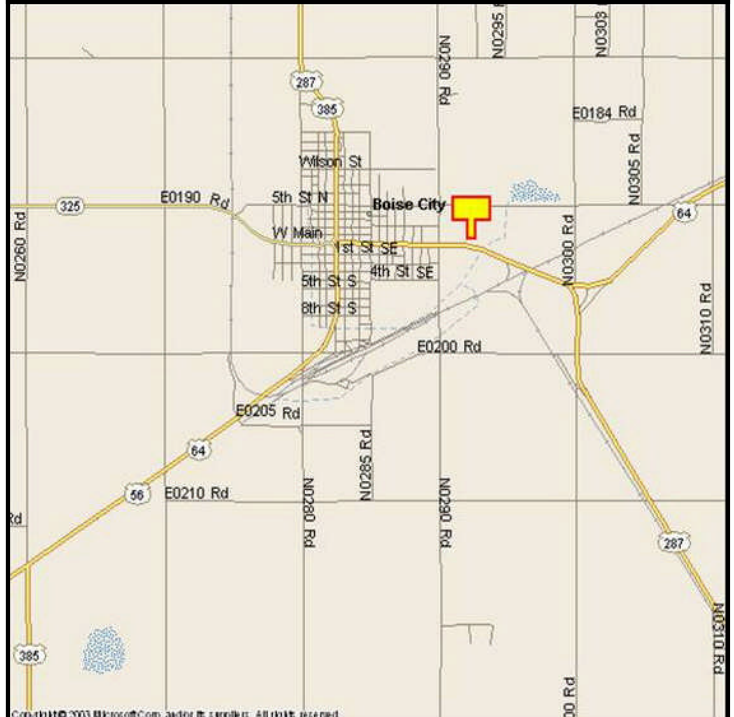

BOISE CITY, CIMARRON COUNTY, OKLAHOMA

MARKET:

One of the best locations for miles as it sits in a stretch where three US highways converge! All northbound 287 traffic and all westbound 56 and 64 traffic will see this billboard 24 hours a day!

LOCATION:

East limits of Boise City

HIGHWAY:

56/64/287

ORIENTATION:

Side of Pavement - North
For Traffic - Westbound

FACE:

Position - Right Read
Size - 12' H x 25' W
Illuminated - Yes

TERM:

12, 24 & 36 Months

GPS:

Latitude: 36.7297
Longitude: -102.4944

WEEKLY IMPRESSIONS:

38,500

PANEL ID:

OCI-1A (Top)
OCI-1B (Bottom)