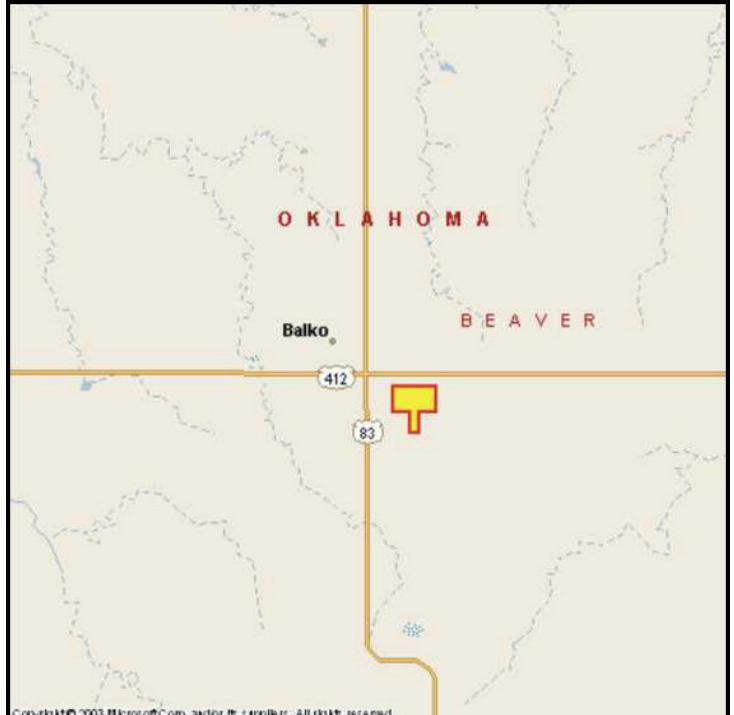

BALKO, BEAVER COUNTY, OKLAHOMA

MARKET:

Very large and visible billboard along a surprisingly busy U.S. 83 as northbound travelers approach the Highway 3 intersection for Liberal, Kansas or Guymon, Oklahoma.

TERM:

12, 24 & 36 Months

GPS:

Latitude: 36.6156
Longitude: -100.8279

WEEKLY IMPRESSIONS:

23,900

PANEL ID:

OBE-3A (Top)
OBE-3B (Bottom)