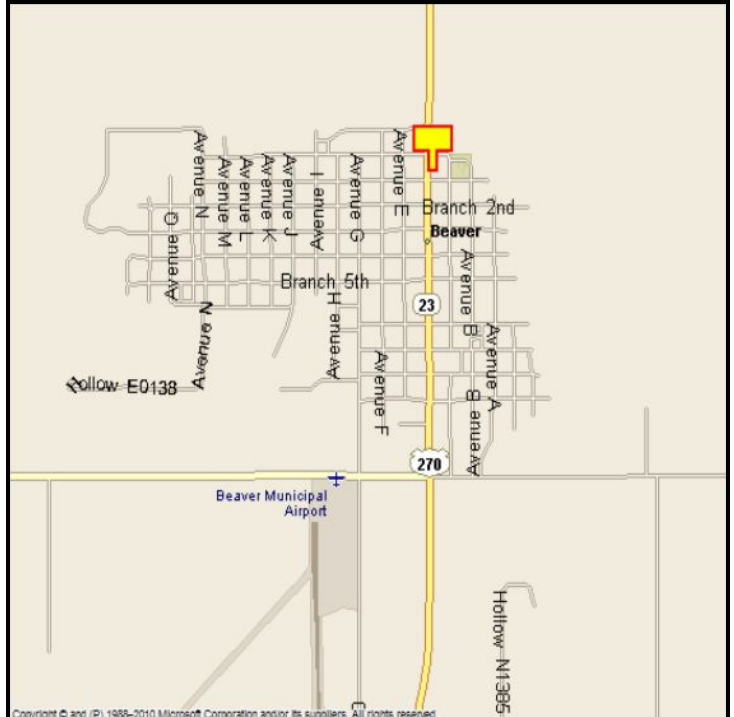

PANEL ID:

OBE-10B

For More Information, Please Call

877.583.3801

E-mail - sales@lookoutdoor.biz