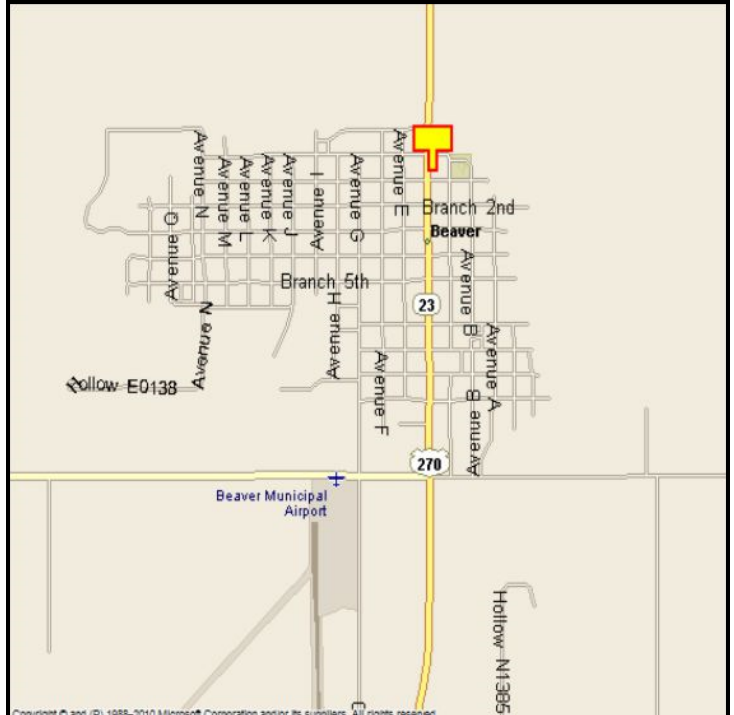

PANEL ID:

OBE-10A

For More Information, Please Call

877.583.3801

E-mail - sales@lookoutdoor.biz