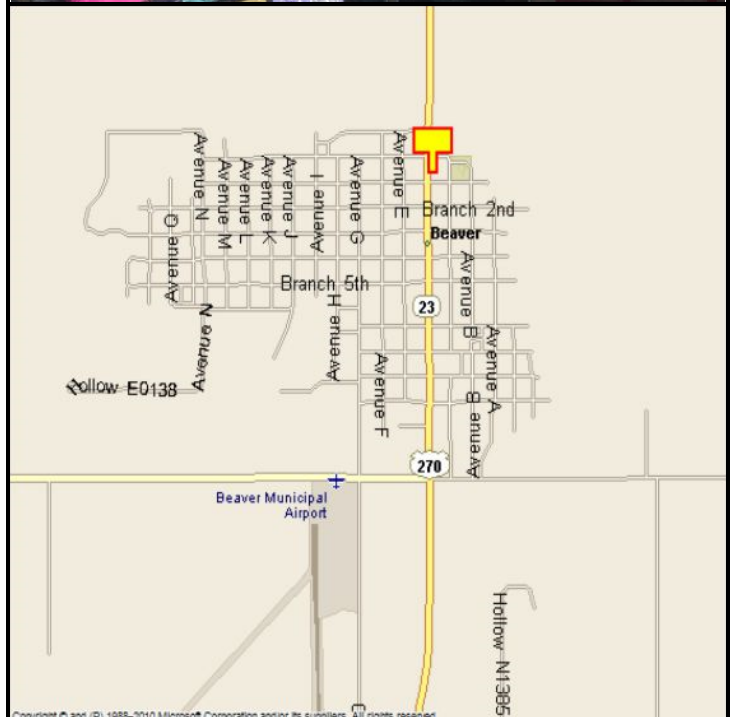

**BEAVER, BEAVER COUNTY, OKLAHOMA**

**MARKET:**

A new monopole structure for northbound travelers through the Oklahoma Panhandle. Excellent visibility and 24-hour illumination.

**LOCATION:**

@Main Street

**HIGHWAY:**

23

**ORIENTATION:**

Side of Pavement - East  
For Traffic - Northbound

**FACE:**

Position - Right Read  
Size - 12' H x 25' W  
Illuminated - Yes

**TERM:**

12, 24 & 36 Months

**GPS:**

Latitude: 36.8182  
Longitude: -100.5193

**WEEKLY IMPRESSIONS:**

23,100

**PANEL ID:**

OBE-10A

For More Information, Please Call

877.583.3801

E-mail - [sales@lookoutdoor.biz](mailto:sales@lookoutdoor.biz)