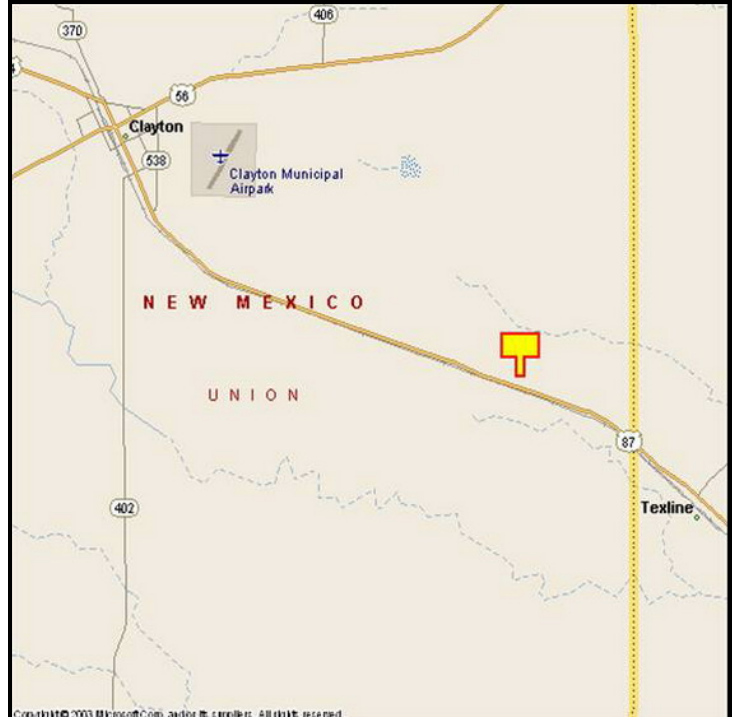

CLAYTON, UNION COUNTY, NEW MEXICO

MARKET:

Great eye level billboard with nothing else competing for the northwest travelers' attention. Sits in the wide open spaces with excellent visibility just inside the New Mexico state line.

LOCATION:

2 miles West of Texas State Line

HIGHWAY:

87

ORIENTATION:

Side of Pavement - North
For Traffic - Westbound

FACE:

Position - Right Read
Size - 10' H x 24' W
Illuminated - No

TERM:

12, 24 & 36 Months

GPS:

Latitude: 36.4034
Longitude: -103.0815

WEEKLY IMPRESSIONS:

22,900

PANEL ID:

NUN-9