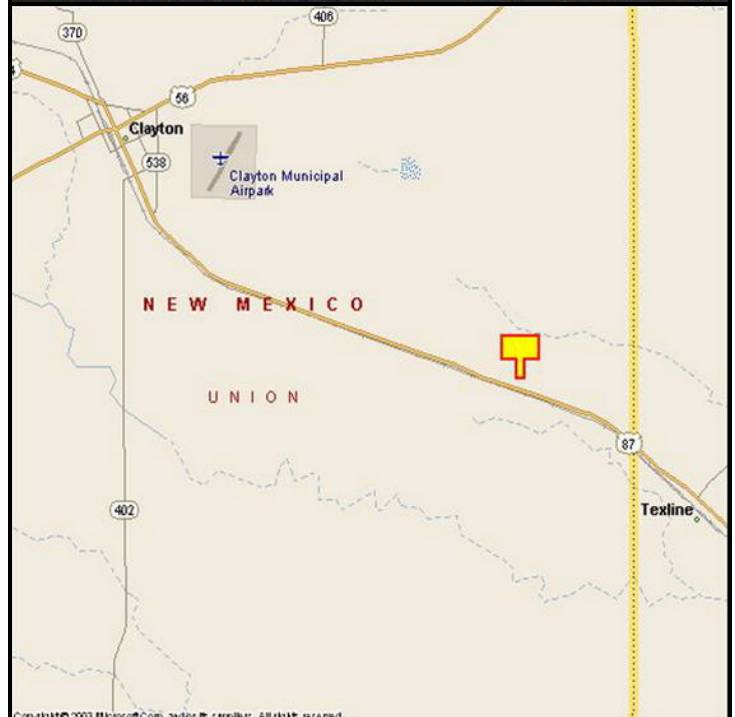

CLAYTON, UNION COUNTY, NEW MEXICO

MARKET:

Great eye level billboard with nothing else competing for the northwest travelers' attention. Sits in the wide open spaces with excellent visibility just inside the New Mexico state line.

LOCATION:

2 miles West of Texas State Line

HIGHWAY:

87

ORIENTATION:

Side of Pavement - North
For Traffic - Westbound

FACE:

Position - Right Read
Size - 10' H x 24' W
Illuminated - No

TERM:

12, 24 & 36 Months

GPS:

Latitude: 36.4034
Longitude: -103.0815

WEEKLY IMPRESSIONS:

22,900

PANEL ID:

NUN-9