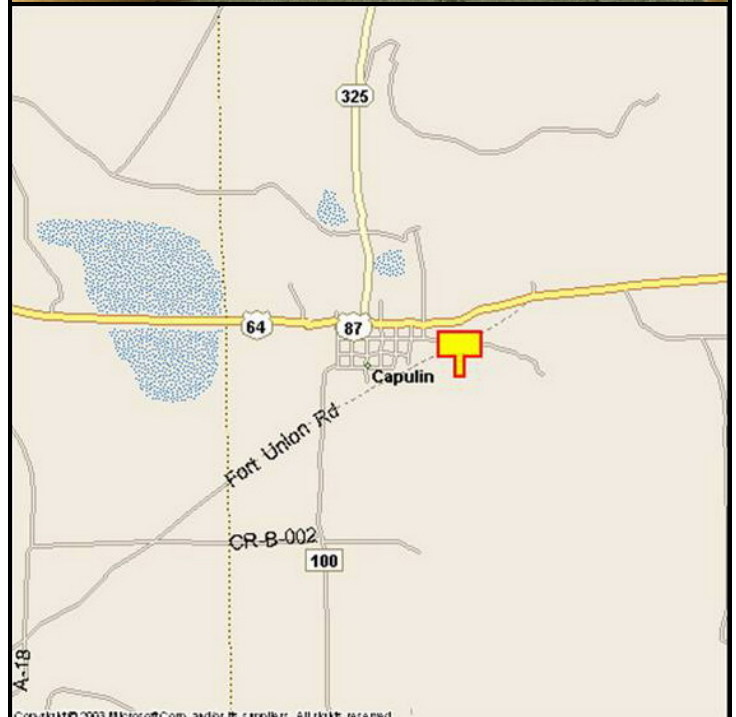

CAPULIN, UNION COUNTY, NEW MEXICO

MARKET:

The nicest, newest billboard for many miles. This display is very visible as it sits on an outside curve for northwest bound travelers through Capulin to Colorado. Illuminated for 24 hour coverage.

LOCATION:

East limits of Capulin

HIGHWAY:

87/64

ORIENTATION:

Side of Pavement - South
For Traffic - Westbound

FACE:

Position - Cross Read
Size - 12' H x 25' W
Illuminated - Yes

TERM:

12, 24 & 36 Months

GPS:

Latitude: 36.7420
Longitude: -103.9924

WEEKLY IMPRESSIONS:

16,700

PANEL ID:

NUN-8C (Right)
NUN-8D (Left)