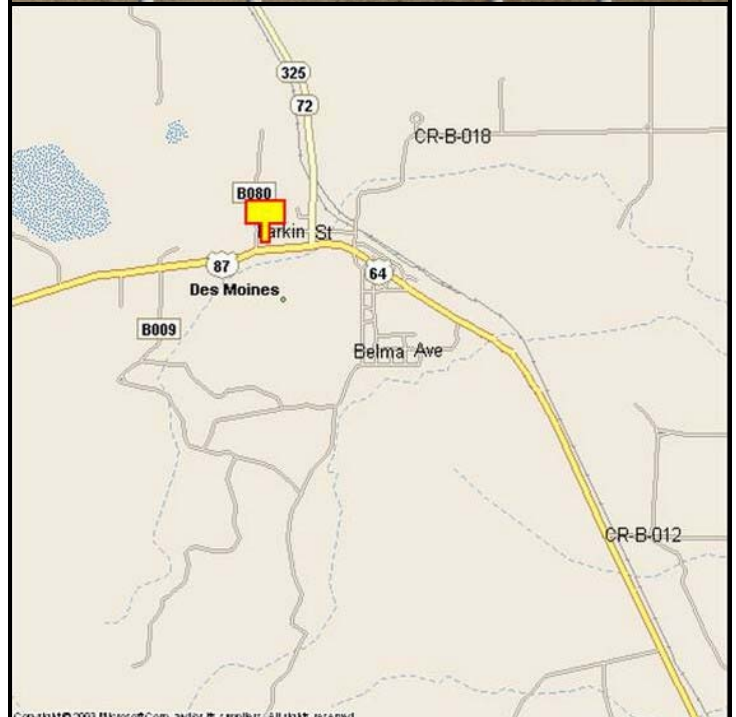

DES MOINES, UNION COUNTY, NEW MEXICO

MARKET:

Affordable and effective billboard for tons of exposure to southeast bound travelers to Texas along two US highways.

LOCATION:

Northwest limits of Des Moines

HIGHWAY:

87

ORIENTATION:

Side of Pavement - North
For Traffic - Eastbound

FACE:

Position - Cross Read
Size - 10' H x 8' W
Illuminated - No

TERM:

12, 24 & 36 Months

GPS:

Latitude: 36.7629
Longitude: -103.8402

WEEKLY IMPRESSIONS:

18,800

PANEL ID:

NUN-7C (Right)

NUN-7D (Left)

For More Information, Please Call

877.583.3801