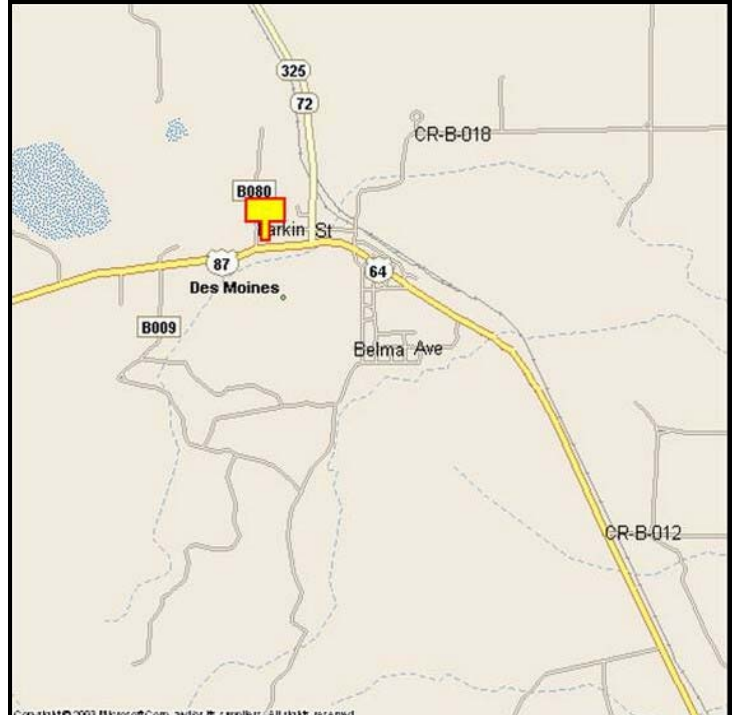

DES MOINES, UNION COUNTY, NEW MEXICO

MARKET:

Affordable and effective billboard for tons of exposure to northwest bound travelers to Colorado along two US highways.

LOCATION:

Northwest limits of Des Moines

HIGHWAY:

87

ORIENTATION:

Side of Pavement - North
For Traffic - Westbound

FACE:

Position - Right Read
Size - 10' H x 8' W
Illuminated - No

TERM:

12, 24 & 36 Months

GPS:

Latitude: 36.7629
Longitude: -103.8402

WEEKLY IMPRESSIONS:

18,800

PANEL ID:

NUN-7A (Left)
NUN-7B (Right)

For More Information, Please Call

877.583.3801