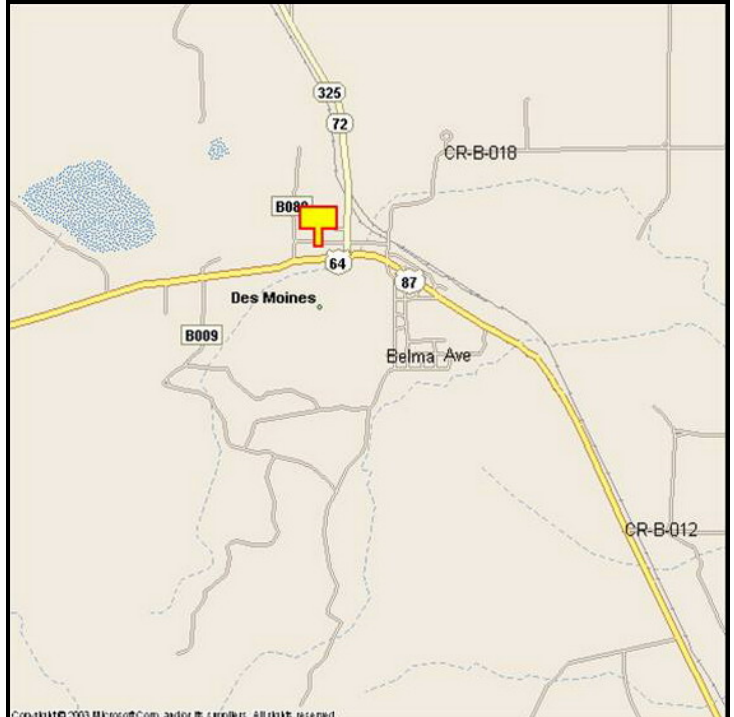

DES MOINES, UNION COUNTY, NEW MEXICO

MARKET:

Wow! Maybe the most picturesque display in the area. Perfect for the Raton to Clayton or the Denver to Dallas traffic—illuminated 24 hours a day.

LOCATION:

Northwest limits of Des Moines

HIGHWAY:

87

ORIENTATION:

Side of Pavement - North
For Traffic - Eastbound

FACE:

Position - Right / Cross Read
Size - 12' H x 25' W
Illuminated - Yes

TERM:

12, 24 & 36 Months

GPS:

Latitude: 36.7630
Longitude: -103.8392

WEEKLY IMPRESSIONS:

18,800

PANEL ID:

NUN-6C (Right)
NUN-6D (Left)

For More Information, Please Call

877.583.3801