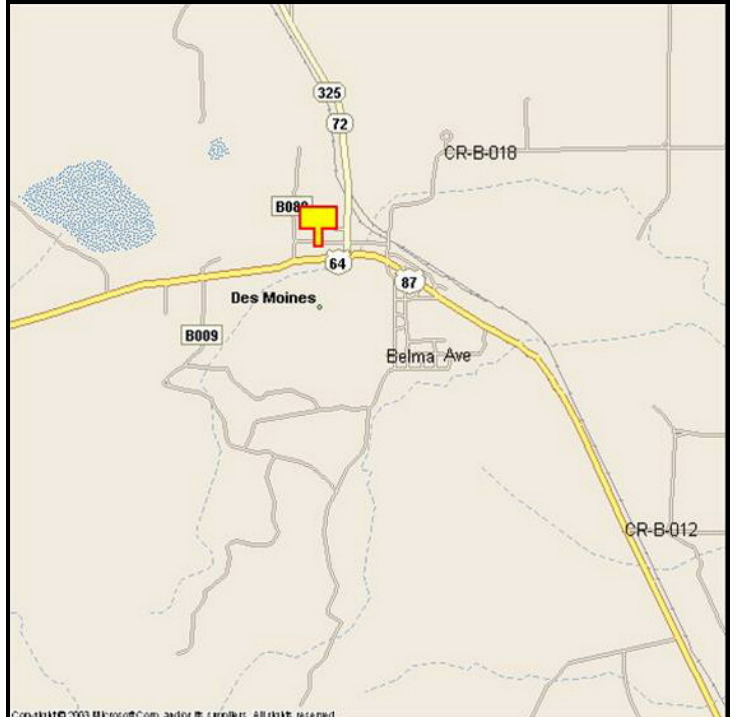

DES MOINES, UNION COUNTY, NEW MEXICO

MARKET:

Wow! Maybe the most picturesque display in the area. Perfect for the Raton to Clayton or the Denver to Dallas traffic—illuminated 24 hours a day.

LOCATION:

Northwest limits of Des Moines

HIGHWAY:

87

ORIENTATION:

Side of Pavement - North
For Traffic - Eastbound

FACE:

Position - Right / Cross Read
Size - 12' H x 25' W
Illuminated - Yes

TERM:

12, 24 & 36 Months

GPS:

Latitude: 36.7630
Longitude: -103.8392

WEEKLY IMPRESSIONS:

18,800

PANEL ID:

NUN-6C (Right)
NUN-6D (Left)

For More Information, Please Call

877.583.3801