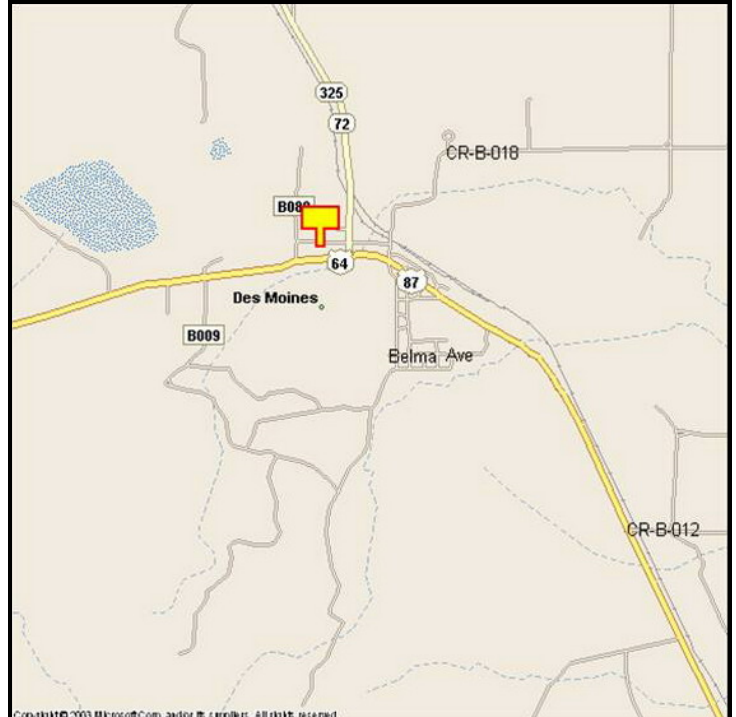

PANEL ID:

NUN-6A (Left)
NUN-6B (Right)

For More Information, Please Call

877.583.3801

E-mail - sales@lookoutdoor.biz