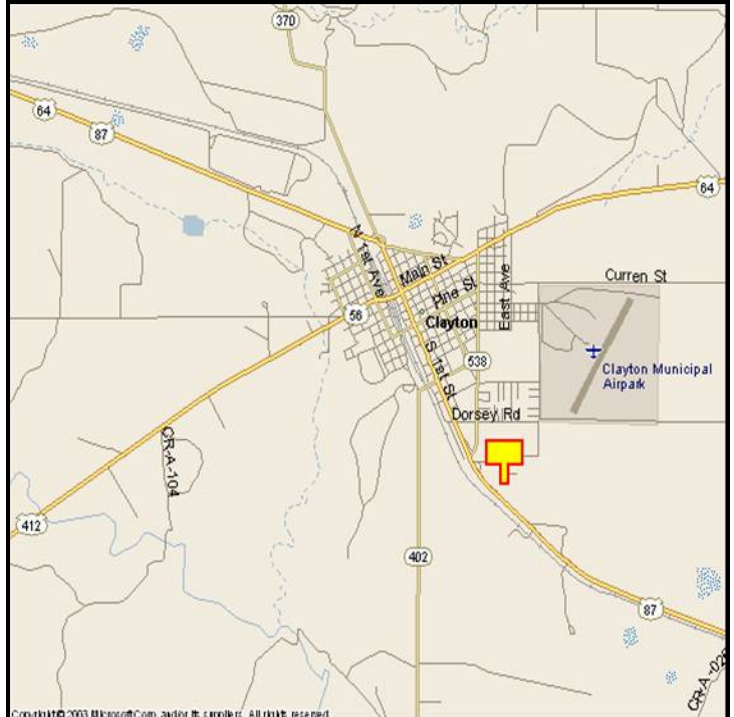

CLAYTON, UNION COUNTY, NEW MEXICO

MARKET:

With "no more billboards" in the City of Clayton, this display is a valuable placement for your company. For southeast bound travelers from Colorado and New Mexico, this face is equipped with lights for 24 hour exposure.

LOCATION:

South limits of Clayton

HIGHWAY:

87

ORIENTATION:

Side of Pavement - East
For Traffic - Southbound

FACE:

Position - Cross Read
Size - 10' H x 32' W
Illuminated - Yes

TERM:

12, 24 & 36 Months

GPS:

Latitude: 36.4335
Longitude: -103.1729

WEEKLY IMPRESSIONS:

24,000

PANEL ID:

NUN-3B