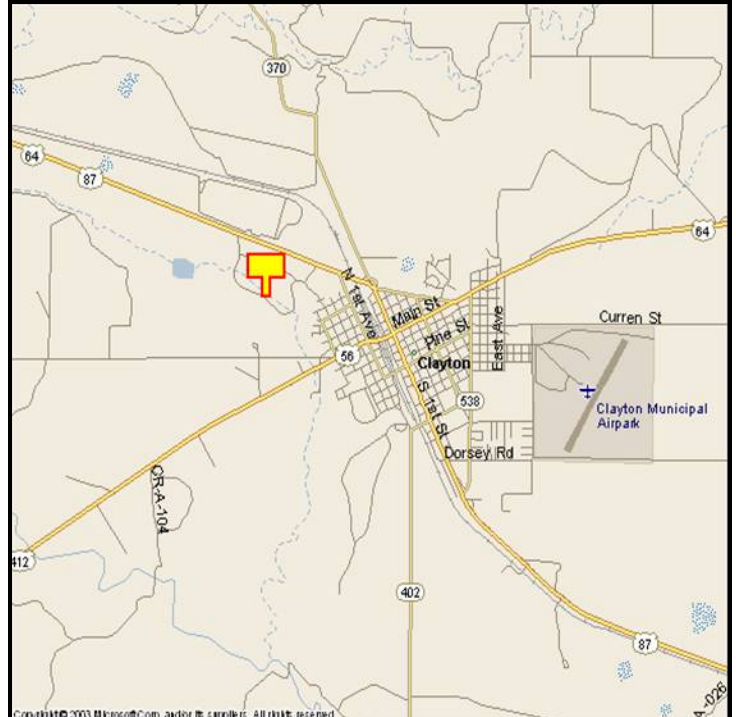

PANEL ID:

NUN-1B

For More Information, Please Call

877.583.3801

E-mail - sales@lookoutdoor.biz