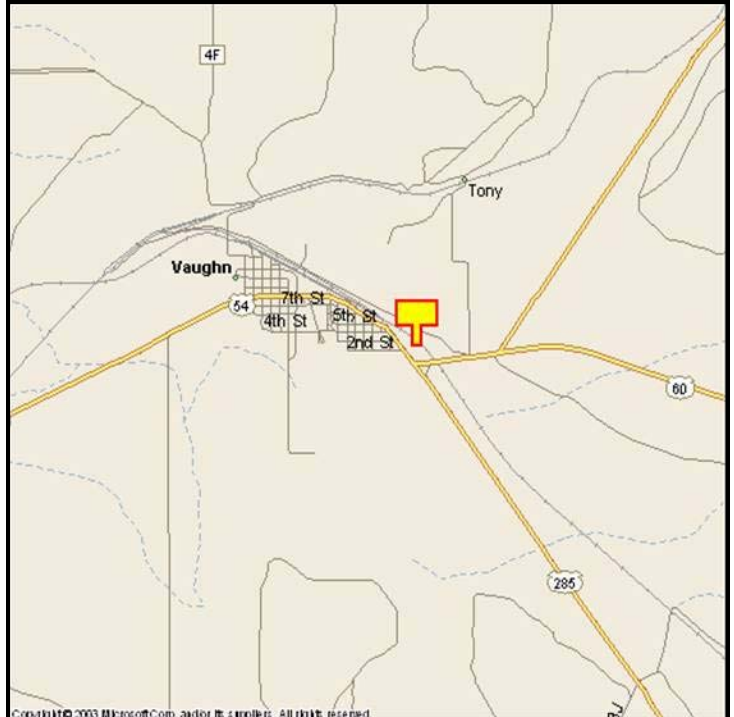

VAUGHN, GUADALUPE COUNTY, NEW MEXICO

MARKET:

A brand new billboard that actually sits on three major highways—54, 60 and 285. A “Can’t Miss” location for directions northeast, east and south—with 24 hour lighting!

LOCATION:

West of JCT 60 - Vaughn

HIGHWAY:

54/60/285

ORIENTATION:

Side of Pavement - North
For Traffic - Westbound

FACE:

Position - Cross
Size - 10' H x 24' W
Illuminated - Yes

TERM:

12, 24 & 36 Months

GPS:

Latitude: 34.5945
Longitude: -105.1894

WEEKLY IMPRESSIONS:

18,100

PANEL ID:

NGU-4B