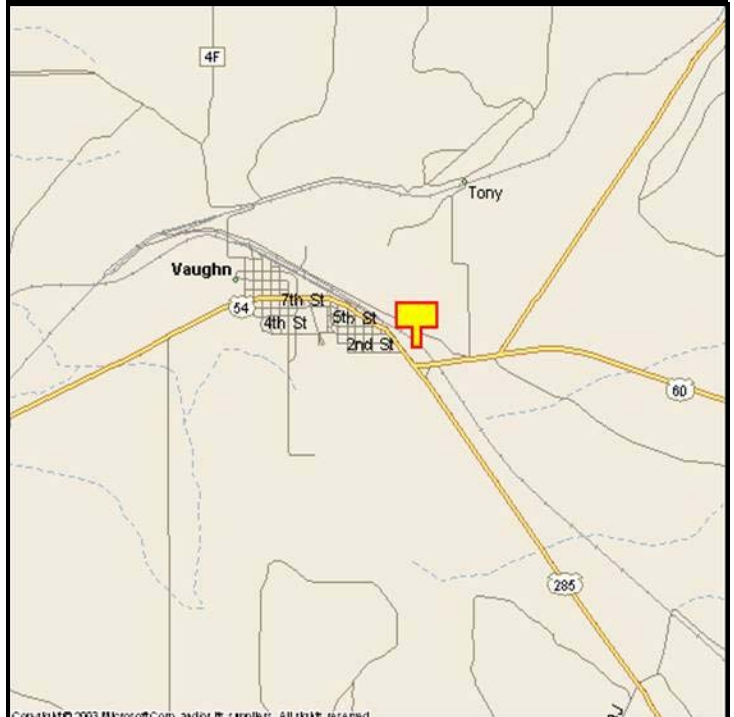

**VAUGHN, GUADALUPE COUNTY, NEW MEXICO**

**MARKET:**

A brand new billboard that actually sits on three major highways—54, 60 and 285. A “Can’t Miss” location for directions northwest, west and southwest—with 24 hour lighting!

**LOCATION:**

West of JCT 60 - Vaughn

**HIGHWAY:**

54/60/285

**ORIENTATION:**

Side of Pavement - North  
For Traffic - Westbound

**FACE:**

Position - Right Read  
Size - 10' H x 24' W  
Illuminated - Yes

**TERM:**

12, 24 & 36 Months

**GPS:**

Latitude: 34.5945  
Longitude: -105.1894

**WEEKLY IMPRESSIONS:**

18,100

**PANEL ID:**

NGU-4A