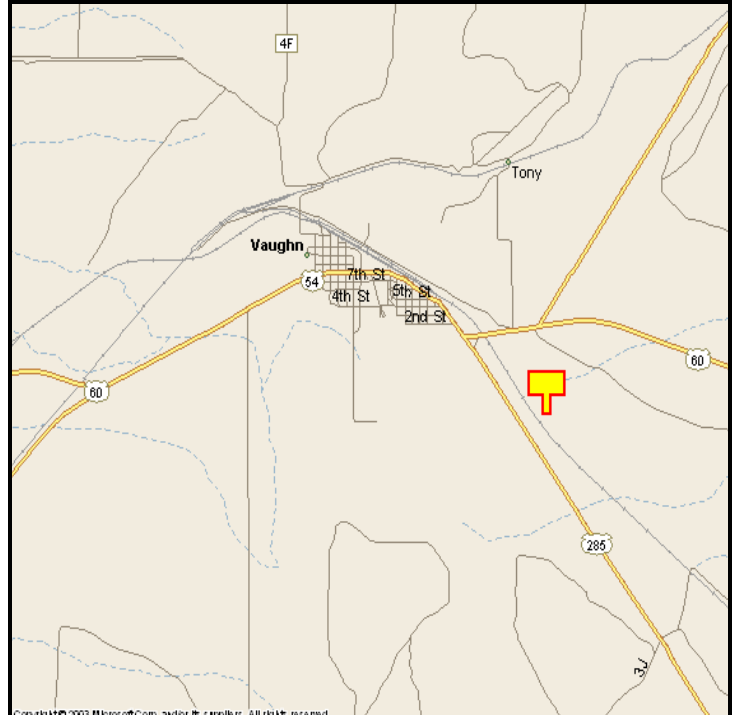

VAUGHN, GUADALUPE COUNTY, NEW MEXICO

MARKET:

A brand new monopole billboard completed in 2005 for southbound traffic leaving Vaughn and driving toward Roswell from Santa Fe, Albuquerque and the interstates. Lighted for around the clock exposure!

LOCATION:

750' East of JCT 54 - Vaughn

HIGHWAY:

285

ORIENTATION:

Side of Pavement - East
For Traffic - Southbound

FACE:

Position - Cross Read
Size - 10' H x 24' W
Illuminated - Yes

TERM:

12, 24 & 36 Months

GPS:

Latitude: 34.5927
Longitude: -105.1879

WEEKLY IMPRESSIONS:

14,600

PANEL ID:

NGU-1B