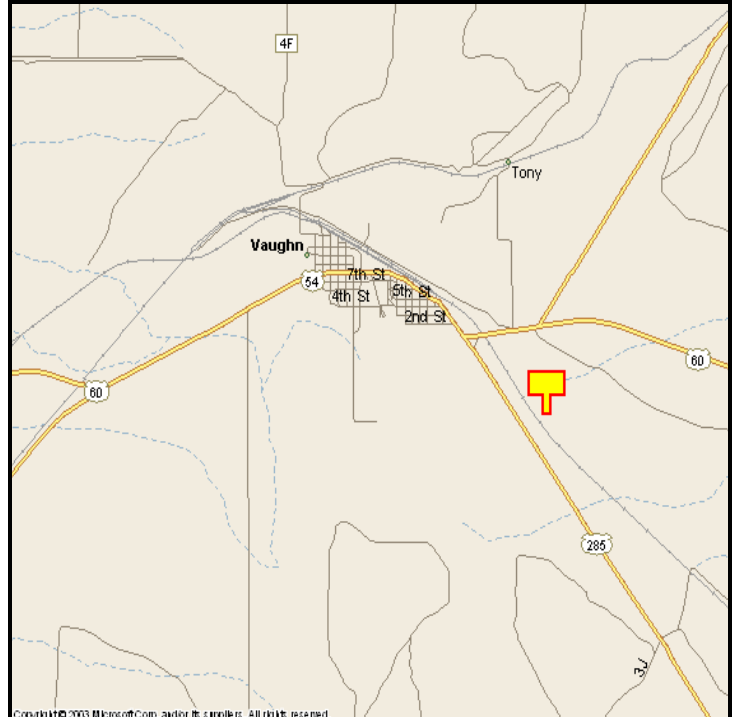

**VAUGHN, GUADALUPE COUNTY, NEW MEXICO**

**MARKET:**

A brand new monopole billboard completed in 2005 for northbound traffic into Vaughn from Roswell driving toward Santa Fe, Albuquerque and the interstates. Lighted for around the clock exposure!

**LOCATION:**

750' East of JCT 54 - Vaughn

**HIGHWAY:**

285

**ORIENTATION:**

Side of Pavement - East  
For Traffic - Northbound

**FACE:**

Position - Right Read  
Size - 10' H x 24' W  
Illuminated - Yes

**TERM:**

12, 24 & 36 Months

**GPS:**

Latitude: 34.5927  
Longitude: -105.1879

**WEEKLY IMPRESSIONS:**

14,600

**PANEL ID:**

NGU-1A